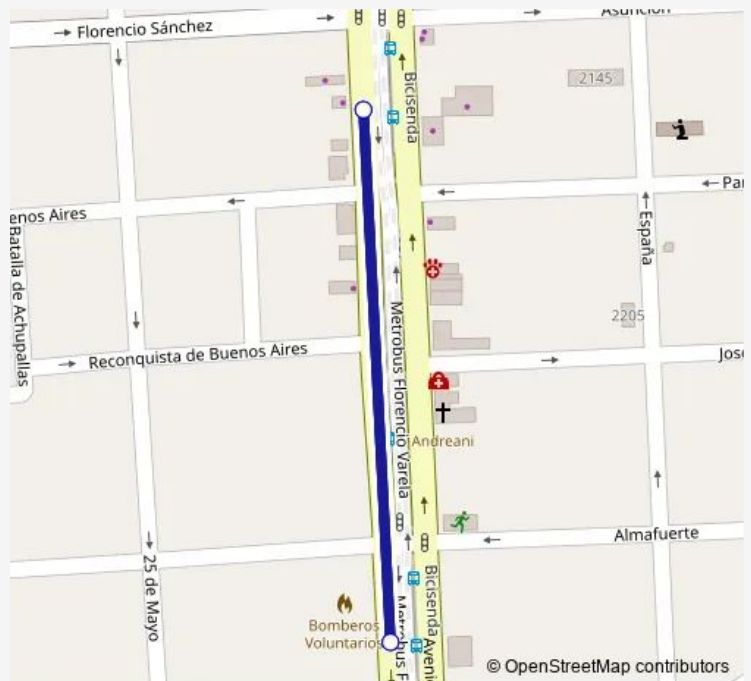

Direction

MTB Florencio Varela- Senzabello — MTB Florencio Varela- Manuel Dorrego

2 stops

[Open route schedule](#)

MTB Florencio Varela- Senzabello

MTB Florencio Varela- Manuel Dorrego

Route schedule

MTB Florencio Varela- Senzabello — MTB Florencio Varela- Manuel Dorrego

Monday	00:24-23:30
Tuesday	00:24-23:30
Wednesday	00:24-23:30
Thursday	00:24-23:30
Friday	00:24-23:30
Saturday	00:24-23:30
Sunday	00:24-23:30

Route info

Direction: MTB Florencio Varela- Senzabello

Stops: 2

Trip Duration: 0 hour 53 min

383R9 Bus time schedules and route maps are available in an offline PDF at busmaps.com. Use the busmaps.com website to see live bus times, train schedule or subway schedule, and step-by-step directions for all public transit in San Juan Bautista