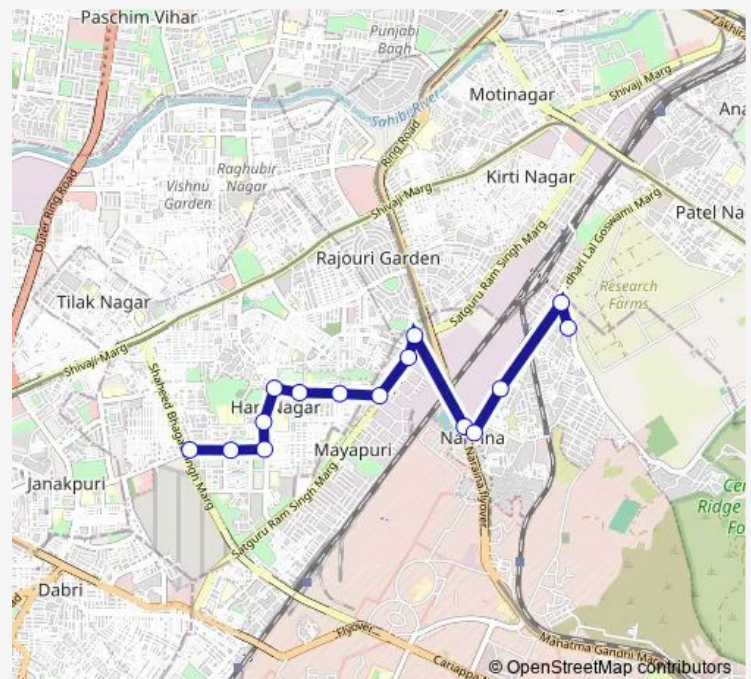

### Direction

Hari Nagar Depot — Inderpuri (Krishi Kunj)

15 stops

[Open route schedule](#)

Hari Nagar Depot

DA Block Hari Nagar

Hari Nagar Shaheed Pawan Sahni Chowk

DDU Hospital

### Route schedule

Hari Nagar Depot — Inderpuri (Krishi Kunj)

Monday 06:56-22:03

Tuesday 06:56-22:03

Wednesday 06:56-22:03

Thursday 06:56-22:03

Friday 06:56-22:03

Saturday 06:56-22:03

Sunday 06:56-22:03

### Route info

Direction: Hari Nagar Depot

Stops: 15

Trip Duration: 0 hour 27 min

218lstldown

2181st/Down Bus time schedules and route maps are available in an offline PDF at [busmaps.com](https://busmaps.com). Use the [busmaps.com](https://busmaps.com) website to see live bus times, train schedule or subway schedule, and step-by-step directions for all public transit in Shahdara