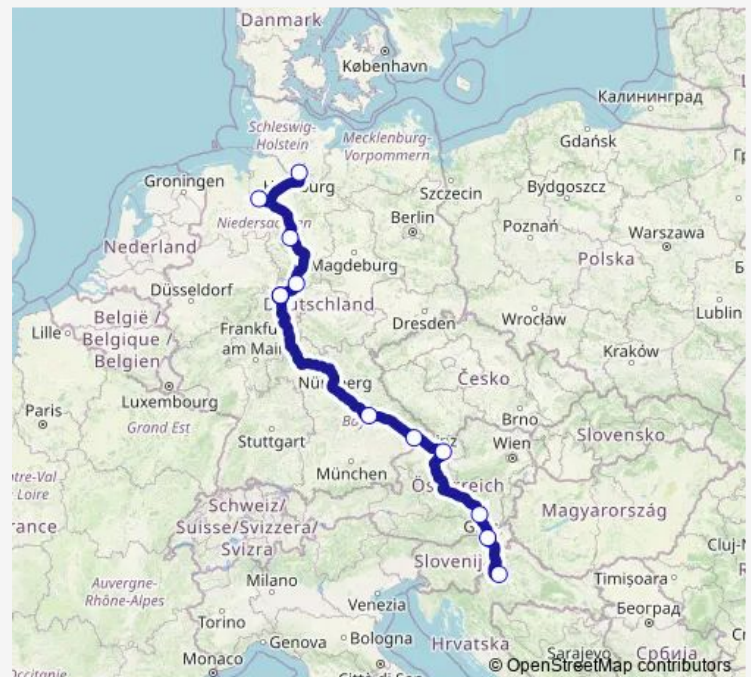

Bus FlixBus N881 Zagreb - Hamburg

[Go to website](#)

Direction

Zagreb (bus station) — Hamburg central bus station

13 stops

[Open route schedule](#)

Zagreb (bus station)

Maribor bus station

Graz P&R Webling

Linz Industriezeile

Passau central train station

Regensburg central train station

Kassel Wilhelmshöhe Pre-Waypoint

Kassel (Wilhelmshöhe train station)

Kassel Post-Waypoint

Göttingen central bus station

Hanover central bus station

Bremen Fernbusterminal

Hamburg central bus station

Route schedule

Zagreb (bus station) — Hamburg central bus station

Monday 14:10-15:10

Tuesday 14:10-15:10

Wednesday 14:10-15:10

Thursday 14:10-15:10

Friday 14:10-15:10

Saturday 14:10-15:10

Sunday 14:10-15:10

Route info

Direction: Zagreb (bus station)

Stops: 13

Trip Duration: 21 hour 5 min

FlixBus N881 — Zagreb - Hamburg