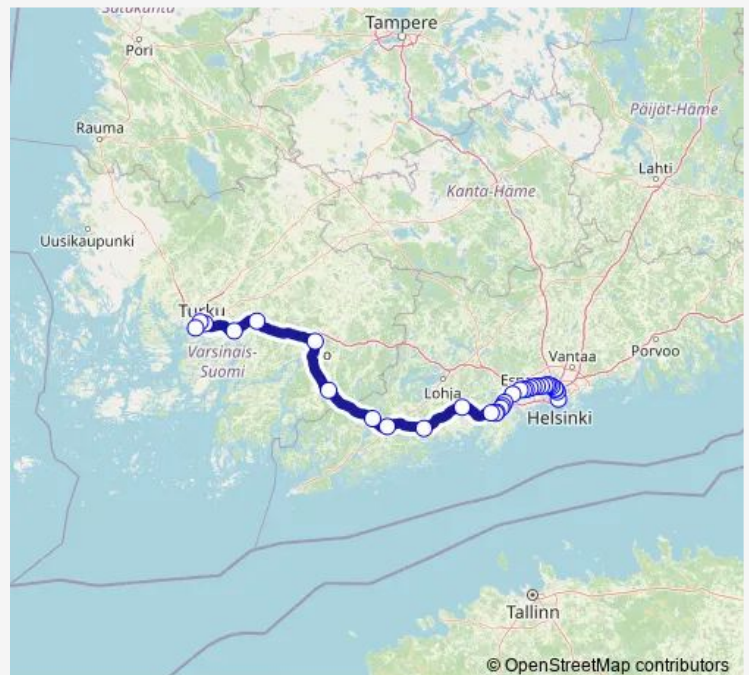

Long Distance Trains S 961 Helsinki - Turku satama

[Go to website](#)

Direction

Helsinki — Turku satama

33 stops

[Open route schedule](#)

Helsinki

Pasila

Ilmala

Helsinki Kivihaka

Huopalahti

Valimo

Pitäjänmäki

Mäkkylä

Leppävaara

Kilo

Kera

Kauniainen

Koivuhovi

Tuomarila

Espoo

Kauklahti

Masala

Vasikkahaka

Jorvas

Heikkilä

Tolsa

Route schedule

Helsinki — Turku satama

Monday 16:35

Tuesday —

Wednesday —

Thursday —

Friday —

Saturday —

Sunday 16:35

Route info

Direction: Helsinki

Stops: 33

Trip Duration: 2 hour 14 min

■ S 961 — Helsinki - Turku satama