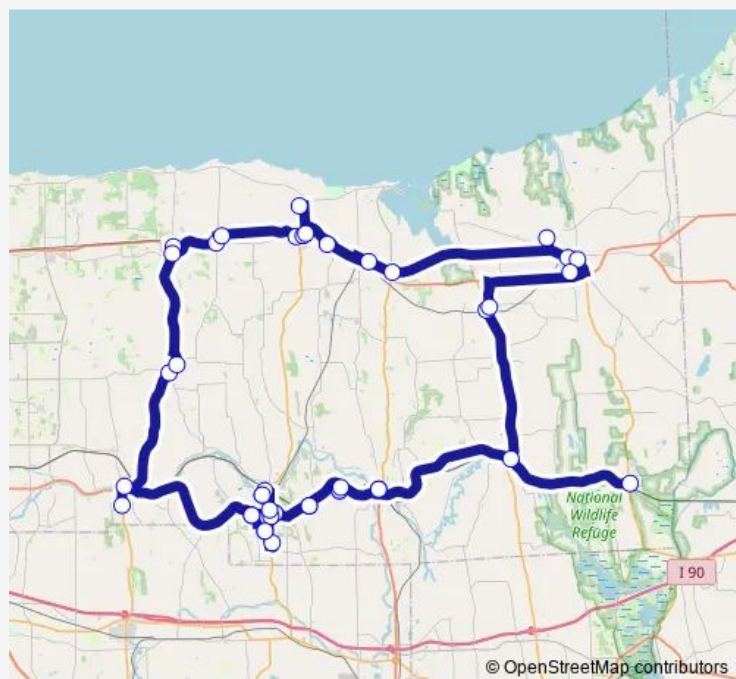

Bus 303 Wayne County

[Go to website](#)

Direction

Village Park & Pearl St — Newark Wayne Hospital

44 stops

[Open route schedule](#)

Village Park & Pearl St

Behavior Health-Nye Rd

Harvest Court Apts

Sodus Estates

US Post Office Sodus

Route schedule

Village Park & Pearl St — Newark Wayne Hospital

Monday 10:30

Tuesday 10:30

Wednesday 10:30

Thursday 10:30

Friday 10:30

Saturday —

Sunday —

Route info

Direction: Village Park & Pearl St

Stops: 44

Trip Duration: 4 hour 8 min

■ 303 — Wayne County

BusMaps

Sodus Library

Via Health-Myers

Wayne Cap

Boyd Rd & Ridge Rd

US Post Office Alton

Hope Village