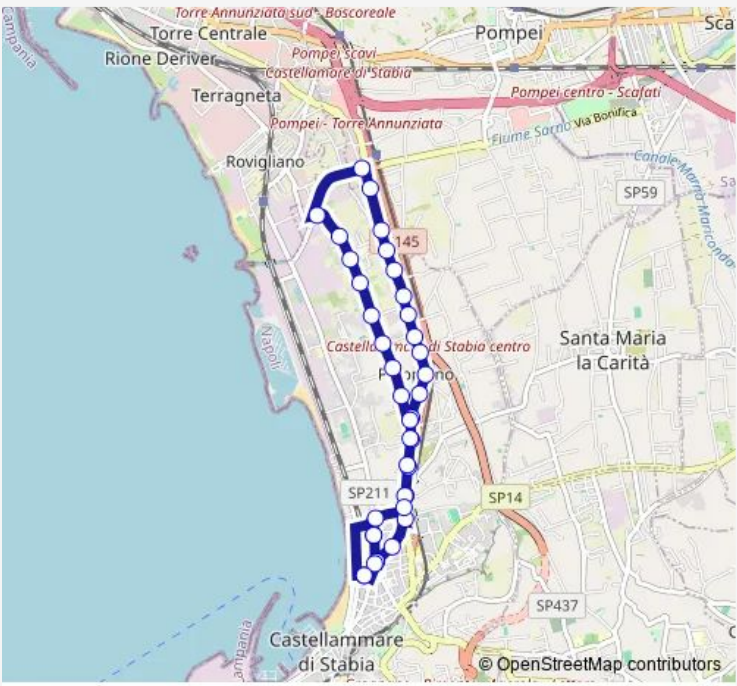

Bus 303 CSM Linea 3 Piazza Spartaco - Ponte Persica - Via Schito - Piazza Spartaco

[Go to website](#)

Direction
 Castellammare - P.za Matteotti , Fs — Castellammare - P.za Matteotti , Fs

37 stops

[Open route schedule](#)

Route schedule

Castellammare - P.za Matteotti , Fs — Castellammare - P.za Matteotti , Fs

Monday	06:00-22:05
Tuesday	06:00-22:05
Wednesday	06:00-22:05
Thursday	06:00-22:05
Friday	06:00-22:05
Saturday	06:00-22:05
Sunday	—

Route info

Direction: Castellammare - P.za Matteotti , Fs

Stops: 37

Trip Duration: 0 hour 40 min

■ 303 — CSM Linea 3 Piazza Spartaco - Ponte Persica - Via Schito - Piazza Spartaco

Castellammare - Via Schito , incr.