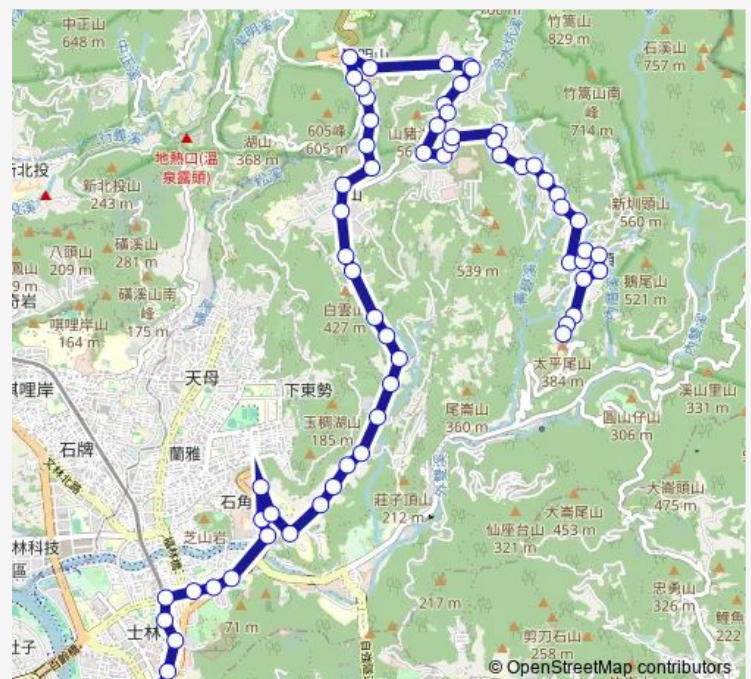

Thursday 05:10-05:30

Friday 05:10-05:30

Saturday —

Sunday —

Route info

Direction: 捷運劍潭站(北藝中心)

Stops: 63

Trip Duration: 0 hour 48 min

Saturday —

Sunday —

Route info

Direction: 捷運劍潭站(北藝中心)

Stops: 50

Trip Duration: 0 hour 47 min

山仔后

淨水廠