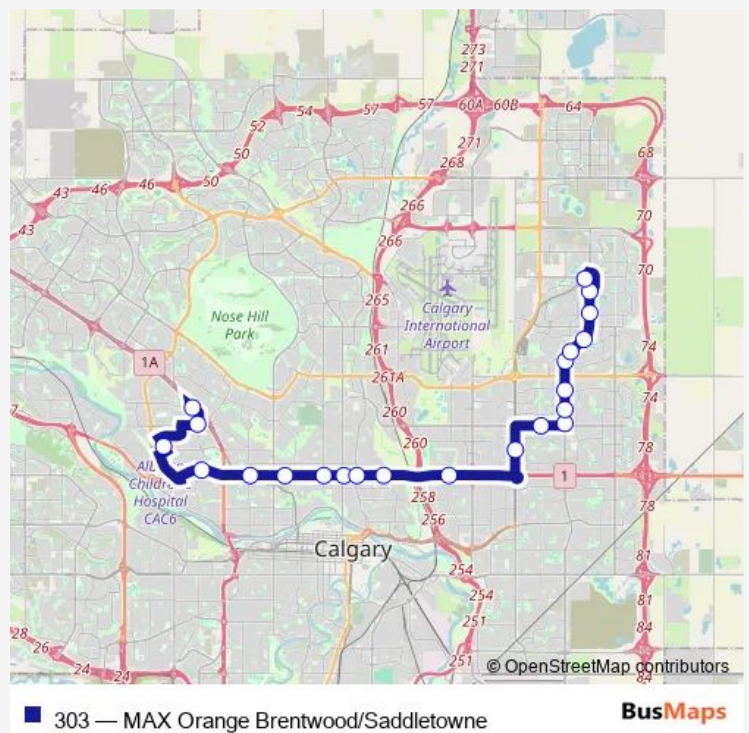

19th Street NE Station (Eb)

Rundle LRT Station (NB 36 ST NE @ 25 AV Ne)

Rundleside Drive Station (Eb)

32nd Avenue NE Station (Nb)

Whitehorn Drive Station (Nb)

44th Avenue NE Station (Nb)

Castleridge Boulevard Station (Nb)

NB Falconridge BV @ Falworth RD Ne

Falshire Drive Station (Nb)

Martindale Boulevard Station (Nb)

Saddletowne Circle Station (Nb)

Route schedule

Brentwood LRT Station Nb — Saddletowne Terminal Stop F

Monday 05:15-02:30⁺¹

Tuesday 03:00-02:30⁺¹

Wednesday 03:00-02:30⁺¹

Thursday 03:00-02:30⁺¹

Friday 03:00-02:30⁺¹

Saturday 03:00-00:30⁺¹

Sunday 05:27-00:30⁺¹

Route info

Direction: Brentwood LRT Station Nb

Stops: 22

Trip Duration: 0 hour 52 min

Direction

Saddletowne Terminal Stop F — Brentwood LRT Station Nb

23 stops

[Open route schedule](#)

Saddletowne Terminal Stop F

Saddletowne Circle Station (SB)