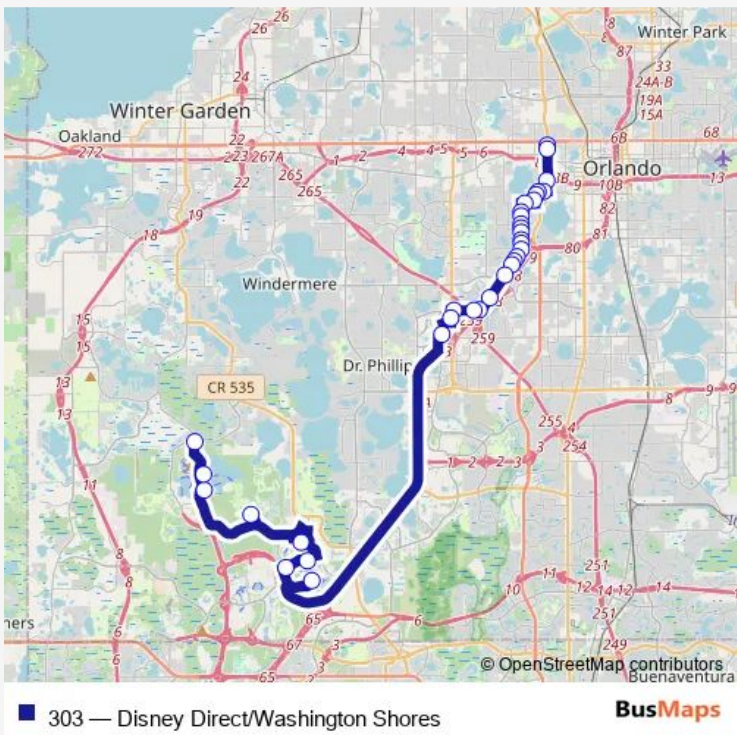

Bus 303 Disney Direct/Washington Shores

[Go to website](#)

Direction
 3300 John Young PKY AND Arlington St — Center DR AND Reams Rd
 34 stops
[Open route schedule](#)

- 3300 John Young PKY AND Arlington St
- John Young PKY AND Amelia St
- S John Young PKY AND C R Smith St
- Orange Center Blvd AND S John Young Pky
- Rogers DR AND S Goldwyn Ave
- Rogers DR AND Bethune Dr
- Bethune DR AND Lewis Ct
- Columbia ST AND Drew Ave
- Bruton Blvd AND Cepeda St
- Bruton Blvd AND Wells St
- Bruton Blvd AND Covington St
- Bruton Boulevard AND Roseboro Street
- Bruton Blvd AND Chandler St
- Bruton Blvd AND Prince Hall Blvd
- Bruton Blvd AND Prince Hall Blvd
- Vineland RD AND 34th St
- Vineland RD AND 34th St
- Vineland RD AND 34th St
- Vineland RD AND Sindelar Way
- Vineland RD AND Sindelar Way
- Vineland RD AND Walden Cir

Route schedule
 3300 John Young PKY AND Arlington St — Center DR AND Reams Rd

Monday	06:13
Tuesday	06:13
Wednesday	06:13
Thursday	06:13
Friday	06:13
Saturday	06:19
Sunday	06:19

Route info
 Direction: 3300 John Young PKY AND Arlington St
 Stops: 34
 Trip Duration: 1 hour 31 min

Vineland RD AND Cypress Creek Dr

Vineland RD AND Cypress Creek Dr

Vineland RD AND Windhover Dr

S Kirkman RD AND Major Blvd

Universal Blvd AND Hollywood Way

E Buena Vista DR AND Bonnet Creek Pky

Disney Vacation Club WAY AND Cast Member Only Rd

Trip Duration: 1 hour 51 min

Columbia ST AND Crooms Ave

Bethune DR AND Lewis Ct

Rogers DR AND Bethune Dr

Rogers DR AND S Goldwyn Ave

S John Young PKY AND C R Smith St

S John Young PKY AND W Church St

N John Young PKY AND Business Center Blvd