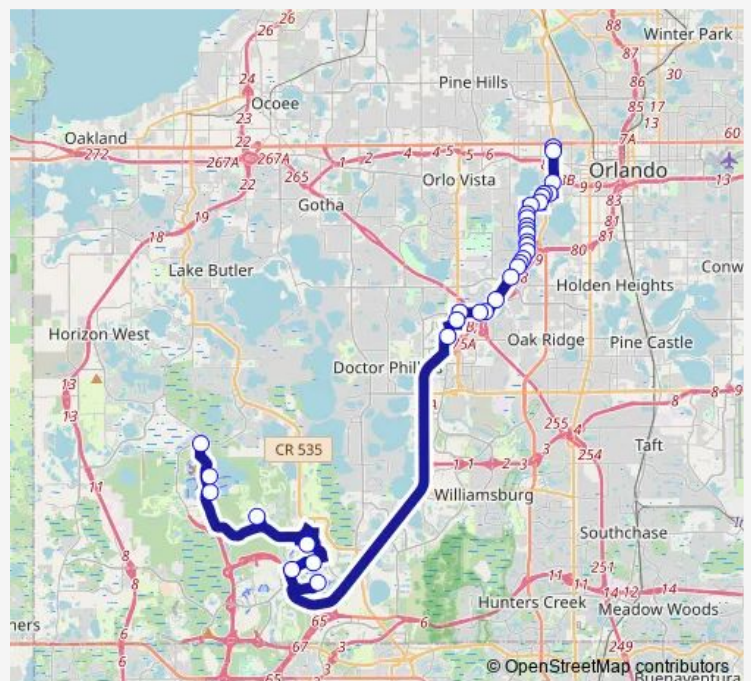

Bruton Blvd AND Covington St

Bruton Boulevard AND Roseboro Street

Bruton Blvd AND Chandler St

Bruton Blvd AND Prince Hall Blvd

Bruton Blvd AND Prince Hall Blvd

Vineland RD AND 34th St

Vineland RD AND 34th St

Wednesday 06:13

Thursday 06:13

Friday 06:13

Saturday 06:19

Sunday 06:19

Route info

Direction: 3300 John Young PKY AND Arlington St

Stops: 34

Trip Duration: 1 hour 25 min

303 — Disney Direct/Washington Shores

Vineland RD AND Cypress Creek Dr

Vineland RD AND Cypress Creek Dr

Vineland RD AND Windhover Dr

S Kirkman RD AND Major Blvd

Universal Blvd AND Hollywood Way

Saturday 16:41

Sunday 16:41

Route info

Direction: Center DR AND Reams Rd

Stops: 32

Trip Duration: 1 hour 51 min

Columbia ST AND Crooms Ave

Bethune DR AND Lewis Ct