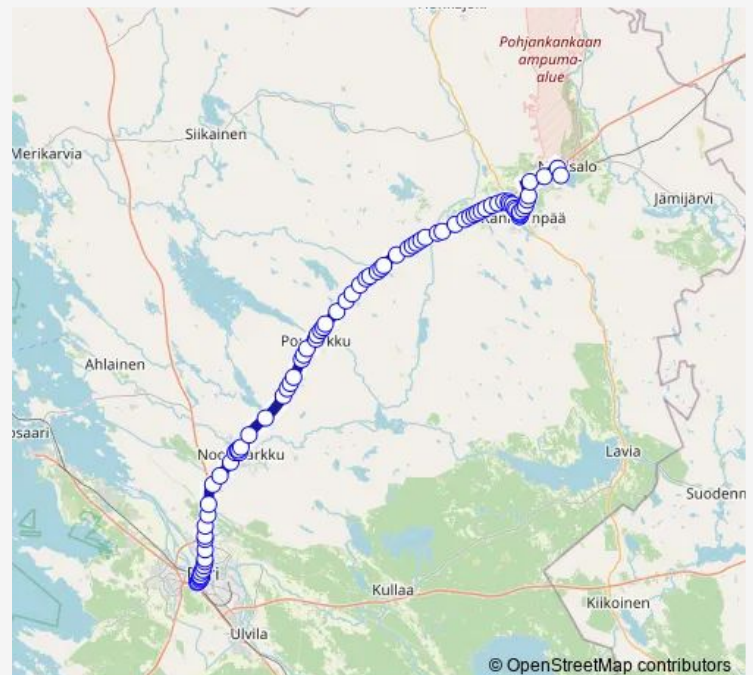

Thursday 20:30

Friday 20:30

Saturday —

Sunday 20:30

Route info

Direction: Pori matkakeskus laitur 5

Stops: 85

Trip Duration: 1 hour 20 min