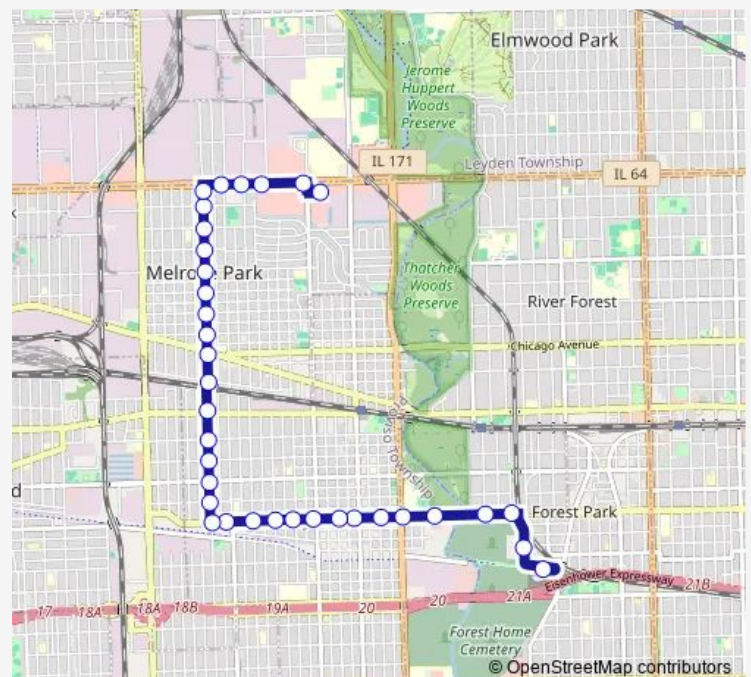

19th Ave & Oak St

19th Ave & St Charles Rd

Broadway Ave & Main St

Route schedule

Forest Park CTA Station — 800 W North Ave

Monday —

Tuesday —

Wednesday —

Thursday —

Friday —

Saturday 06:00-21:35

Sunday 10:03-21:35

Route info

Direction: Forest Park CTA Station

Stops: 35

Trip Duration: 0 hour 24 min

303 — Forest Park - Rosemont

Broadway Ave & Lake St

Broadway Ave & Iowa St

Broadway Ave & Augusta St

Broadway Ave & Thomas St

Broadway Ave & Division St

Broadway Ave & Norwood St

Broadway Ave & Hirsch St

Broadway Ave & Le Moyne St

Broadway Ave & North Ave

North Ave & 17th Ave

North Ave & 15th Ave

North Ave & George St

North Ave & 9th Ave

800 W North Ave

Direction