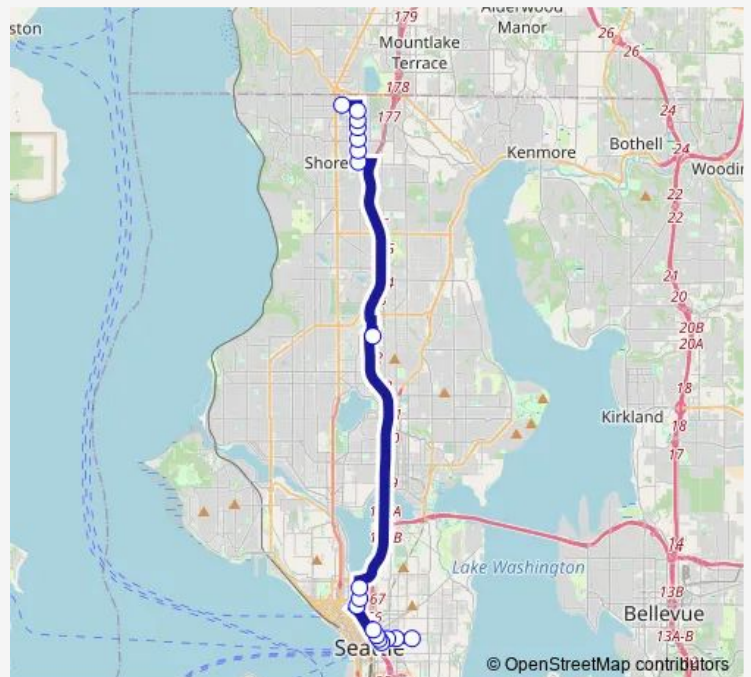

Northgate Station - Bay 3

Meridian Ave N & N 175th St

Meridian Ave N & N 180th St

Meridian Ave N & N 185th St

Meridian Ave N & N 190th St

Meridian Ave N & N 193rd St

Meridian Ave N & N 198th St

Aurora Village Transit Center - Bay 10

Route schedule

E Jefferson St & 18th Ave — Aurora Village Transit Center - Bay 10

Monday 15:50-19:50

Tuesday 15:50-19:50

Wednesday —

Thursday 15:50-19:50

Friday 15:50-19:50

Saturday —

Sunday —

Route info

Direction: E Jefferson St & 18th Ave

Stops: 18

Trip Duration: 0 hour 49 min

■ 303

Direction

Aurora Village Transit Center - Bay 3 — E Jefferson St & 17th Ave

N 175th St & Meridian Ave N

Northgate Station - Bay 3

Fairview Ave N & Mercer St

Fairview Ave N & Thomas St

Boren Ave & Virginia St

Boren Ave & Seneca St

Boren Ave & Madison St

Boren Ave & Columbia St