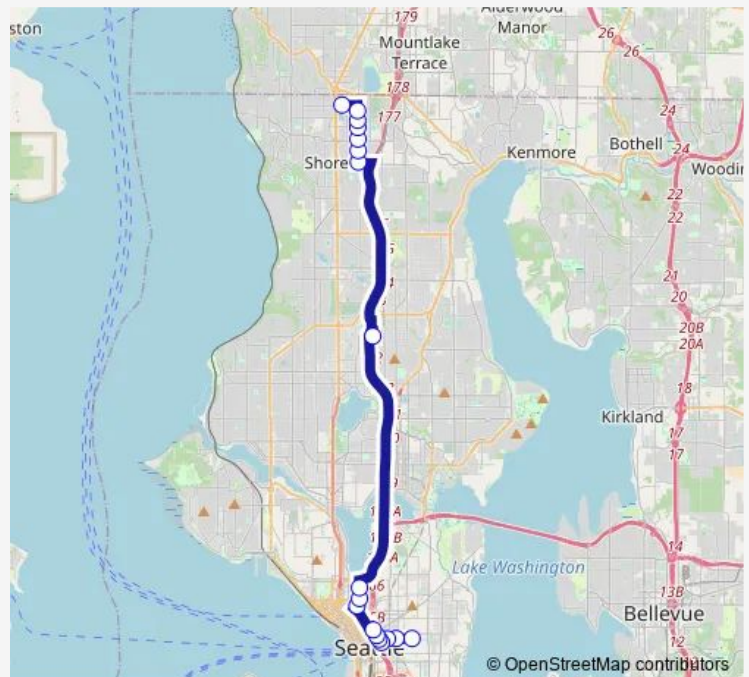

9th Ave & James St

9th Ave & Columbia St

9th Ave & Spring St

Virginia St & 9th Ave

Fairview Ave & Denny Way

Fairview Ave N & Harrison St

Northgate Station - Bay 3

Meridian Ave N & N 175th St

Meridian Ave N & N 180th St

Meridian Ave N & N 185th St

Meridian Ave N & N 190th St

Meridian Ave N & N 193rd St

Meridian Ave N & N 198th St

Aurora Village Transit Center - Bay 10

### Route schedule

E Jefferson St & 18th Ave — Aurora Village Transit Center - Bay 10

Monday 15:50-19:50

Tuesday 15:50-19:50

Wednesday —

Thursday 15:50-19:50

Friday 15:50-19:50

Saturday —

### Route info

Direction: E Jefferson St & 18th Ave

Stops: 18

Trip Duration: 1 hour 1 min