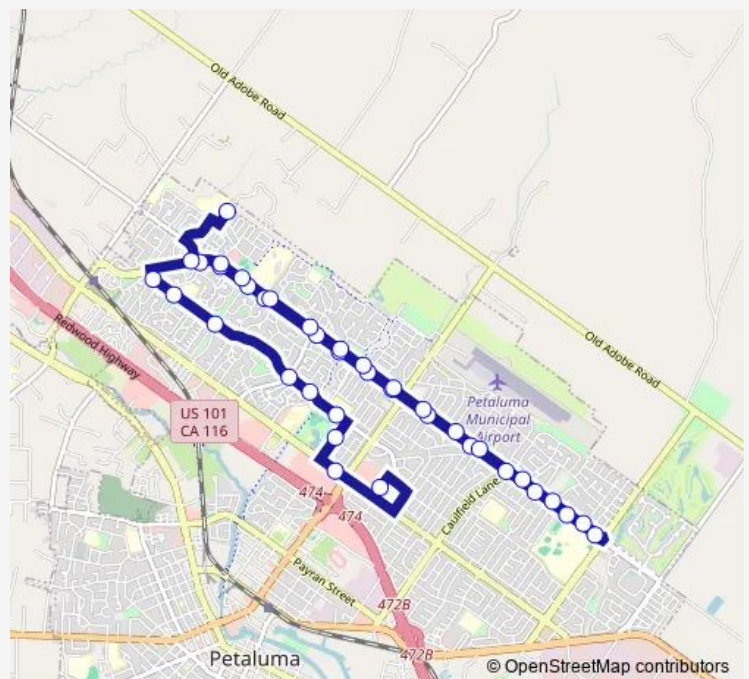

Ely Blvd S at Village East Dr

Ely Blvd S at Meadowview Dr Nb

Ely Blvd S at Estuary Way Nb

Ely Blvd S at Clydesdale Way Nb

Ely Blvd S at Gilrix St Nb

### Route schedule

Kenilworth Jhs On Dover — Safeway Eastside Transit Center (Washington Square)

Monday	07:45-15:30
Tuesday	07:45-15:30
Wednesday	07:45-15:00
Thursday	07:45-15:30
Friday	07:45-15:30
Saturday	—
Sunday	—

### Route info

Direction: Kenilworth Jhs On Dover

Stops: 38

Trip Duration: 0 hour 41 min

Sonoma Mtn Pkwy at E Washington Nb

Sonoma Mtn Pkwy at Turtle Creek Way

Sonoma Mtn Pkwy at Castle Drive Nb

Sonoma Mtn Pkwy at Rainier Drive Nb