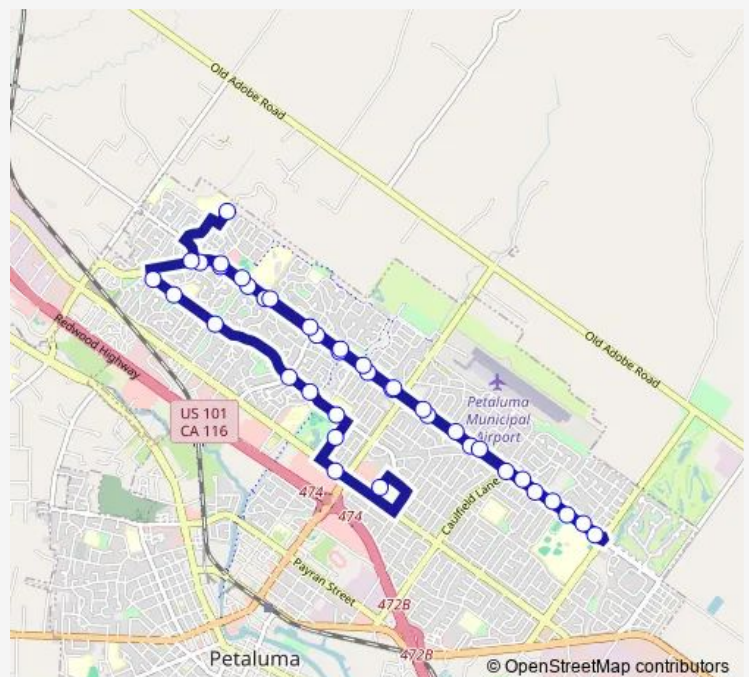

Ely Blvd S at Gilrix St Sb

Ely Blvd S at Washington Creek Sb

Ely Blvd S at Caulifield Lane Sb

Ely Blvd South at Capistrano Sb

Ely Blvd S at Juliet Casa Grande

Ely Blvd S at Casa Grande Rd Sb

Ely Blvd S at Cross Creek St N

Ely Blvd S at Village East Dr

Ely Blvd S at Meadowview Dr Nb

Ely Blvd S at Estuary Way Nb

Ely Blvd S at Clydesdale Way Nb

Ely Blvd S at Gilrix St Nb

### Route schedule

Kenilworth Jhs On Dover — Safeway Eastside Transit Center (Washington Square)

Monday 07:45-15:30

Tuesday 07:45-15:30

Wednesday 07:45-15:00

Thursday 07:45-15:30

Friday 07:45-15:30

Saturday —

### Route info

Direction: Kenilworth Jhs On Dover

Stops: 38

Trip Duration: 0 hour 41 min

Sonoma Mtn Pkwy at E Washington NB

Sonoma Mtn Pkwy at Turtle Creek Way

Sonoma Mtn Pkwy at Castle Drive NB

Sonoma Mtn Pkwy at Rainier Drive NB