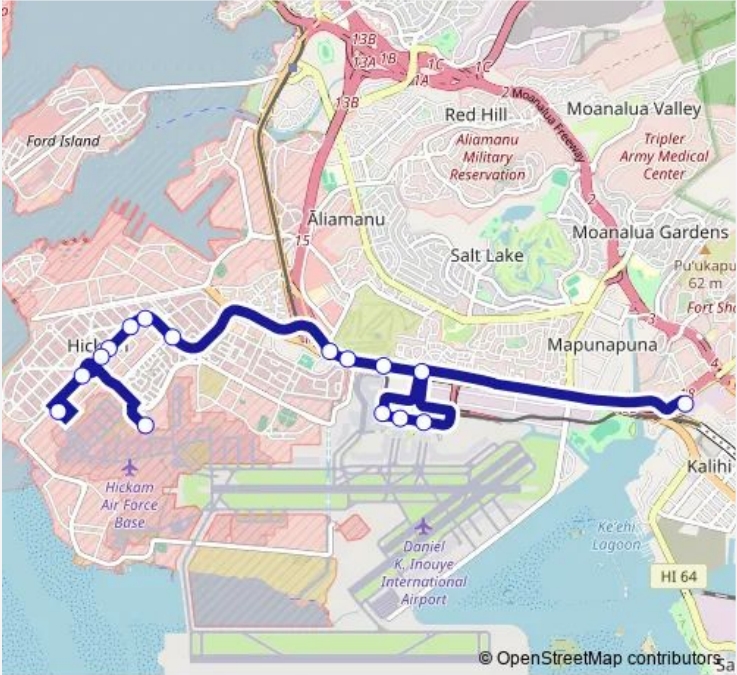

Bus 303 Hickam-Airport-Kalihi Transit Center

[Go to website](#)

Direction
 Kalihi Transit Center — AMC Terminal
 16 stops
[Open route schedule](#)

- Kalihi Transit Center
- Airport Upper Level (Interisland Terminal)
- Airport Upper Level (Main Terminal Ewa)
- Airport Upper Level (Main Terminal Diamond Head)
- Nimitz HWY + OPP Rodgers Bl
- Nimitz HWY + OPP Aolele St
- Nimitz HWY + OPP Elliott St
- Nimitz HWY + Valkenburgh St
- Vandenberg BL + Freedom Ave
- FOX BL + 16th Ave
- Vickers AVE + FOX Ave
- Vickers AVE + OPP G St
- Vickers AVE + Scott CIR (Mauka)
- Vickers AVE + Atterbury CIR (Makai)
- B ST + Vickers St
- AMC Terminal

Route schedule
 Kalihi Transit Center — AMC Terminal

Monday	04:40-19:50
Tuesday	04:40-19:50
Wednesday	04:40-19:50
Thursday	04:40-19:50
Friday	04:40-19:50
Saturday	06:15-19:20
Sunday	06:15-19:20

Route info
 Direction: Kalihi Transit Center
 Stops: 16
 Trip Duration: 0 hour 29 min

Direction

AMC Terminal — Kalihi Transit Center

17 stops

[Open route schedule](#)

AMC Terminal

Mamiya AVE + Omalley Bl

F ST + Vickers Ave

Vickers AVE + OPP Scott CIR (Mauka)

Vickers AVE + G St

Vickers AVE + H St

FOX BL + OPP 15th St

Vandenberg BL + Freedom Ave

Hickam AFB Main Gate

Nimitz HWY + Valkenburgh St

Nimitz HWY + Elliott St

Nimitz HWY + Aolele St