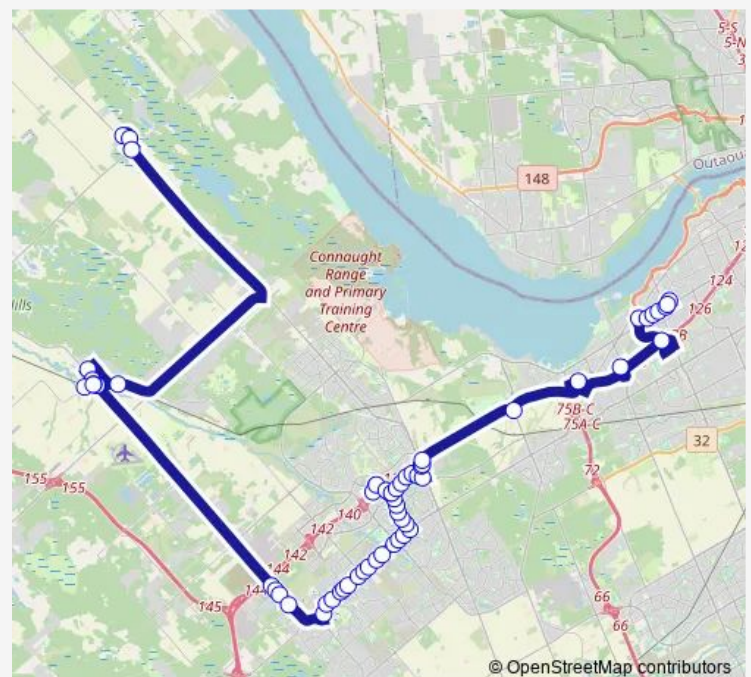

### Route schedule

Carlingwood - Loblaws — Porcupine / Cricket

Monday —

Tuesday —

Wednesday 14:30

Thursday —

Friday —

Saturday —

### Route info

Direction: Carlingwood - Loblaws

Stops: 57

Trip Duration: 1 hour 14 min

303 — Dunrobin-Carp-Carlingwood

Lord Byng / Kanata

Terry Fox

Lord Byng / Kanata