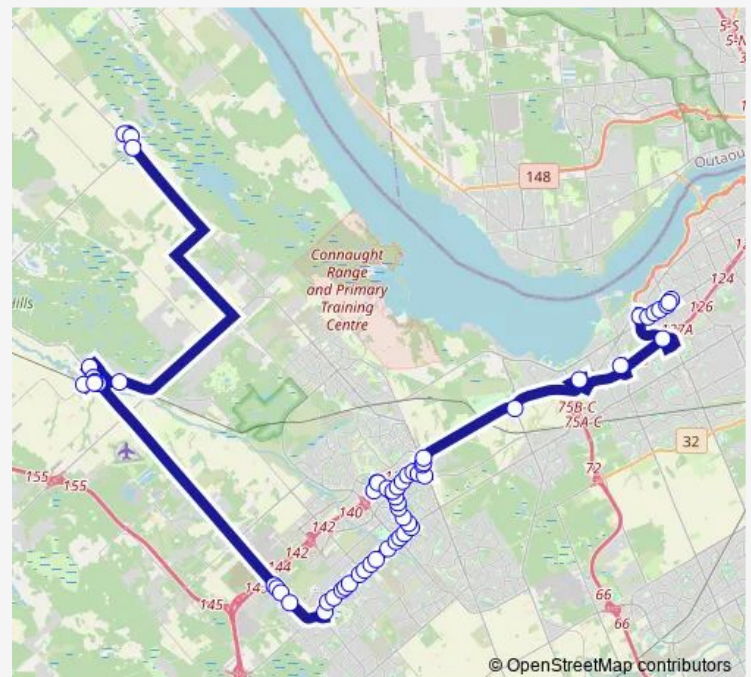

Lord Byng / Kanata

Route schedule

Carlingwood - Loblaws — PORCUPINE / CRICKET

Monday 14:30

Tuesday 14:30

Wednesday 14:30

Thursday 14:30

Friday 14:30

Saturday —

Sunday —

Route info

Direction: Carlingwood - Loblaws

Stops: 56

Trip Duration: 1 hour 14 min

TERRY FOX 3C

Lord Byng / Kanata

Monday 08:46

Tuesday 08:46

Wednesday 08:46

Thursday 08:46

Friday 08:46

Saturday —

Sunday —

Route info