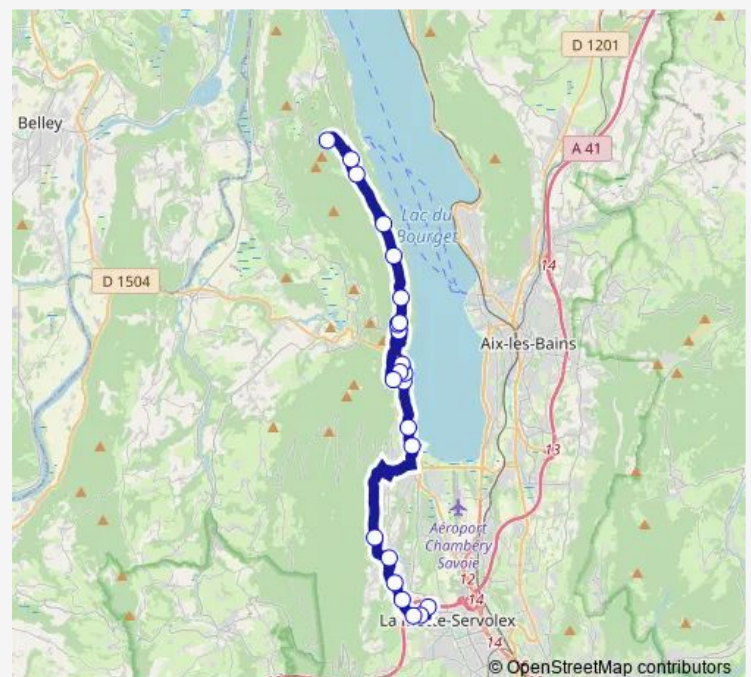

Monday 06:52

Tuesday 06:52

Wednesday 06:52

Thursday 06:52

Friday 06:52

Saturday —

Sunday —

Route info

Direction: Village

Stops: 18

Trip Duration: 0 hour 55 min

303 — Ontex Village - Collège G. Sand

BusMaps

Direction

Collège G. Sand — Village

23 stops