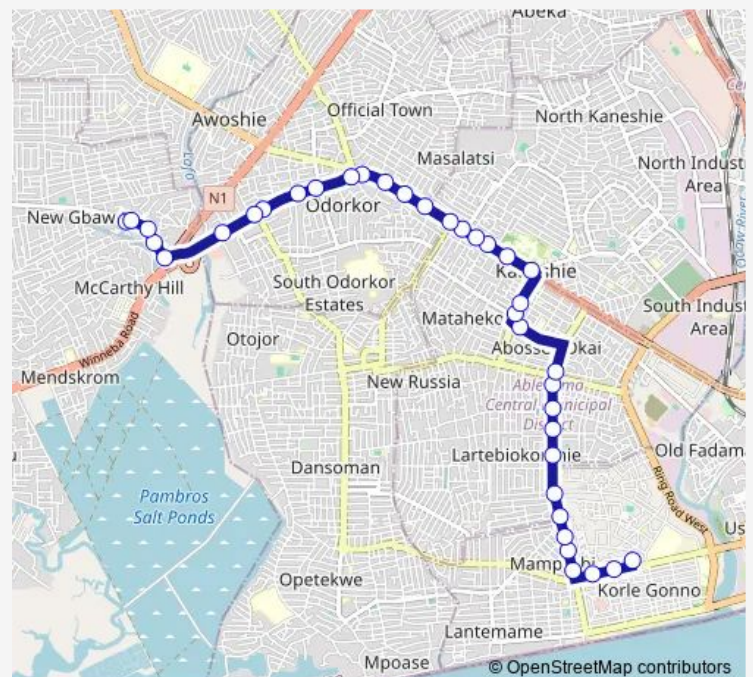

Thursday 06:00

Friday 06:00

Saturday 06:00

Sunday 06:00

Route info

Direction: Korle Bu

Stops: 37

Trip Duration: 0 hour 46 min

303 — Mallam ↔ Korle Bu

Dansoman Junction

Darkuman junction

Glory Land junction

Waterworks junction

Odorkor

Odorkor (Main Bus stop)

Busia Junction

Monday 06:00

Tuesday 06:00

Wednesday 06:00

Thursday 06:00

Friday 06:00

Saturday 06:00

Sunday 06:00

Route info