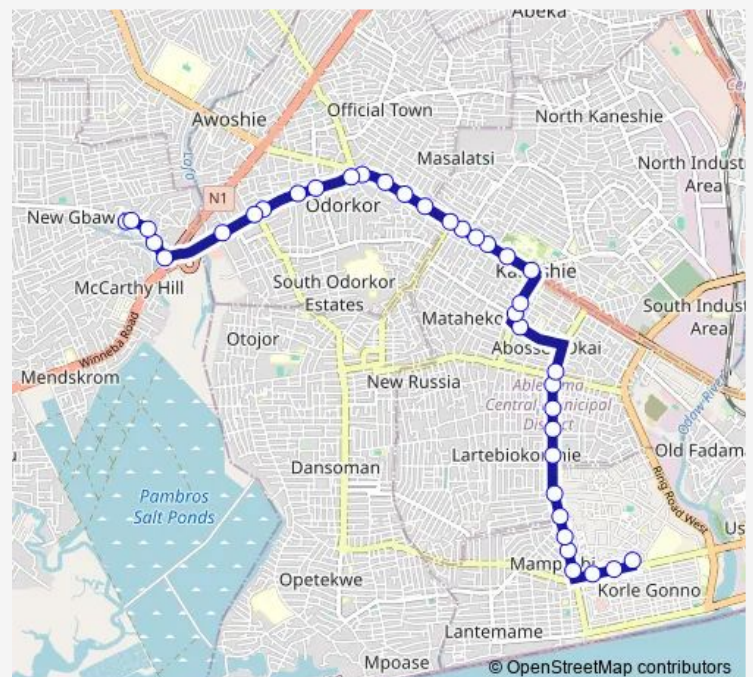

Thursday 06:00

Friday 06:00

Saturday 06:00

Sunday 06:00

Route info

Direction: Korle Bu

Stops: 37

Trip Duration: 0 hour 46 min

303 — Mallam ↔ Korle Bu

Dansoman Junction

Darkuman junction

Glory Land junction

Waterworks junction

Odorkor

Odorkor (Main Bus stop)

Busia Junction

Monday 06:00

Tuesday 06:00

Wednesday 06:00

Thursday 06:00

Friday 06:00

Saturday 06:00

Sunday 06:00

Route info