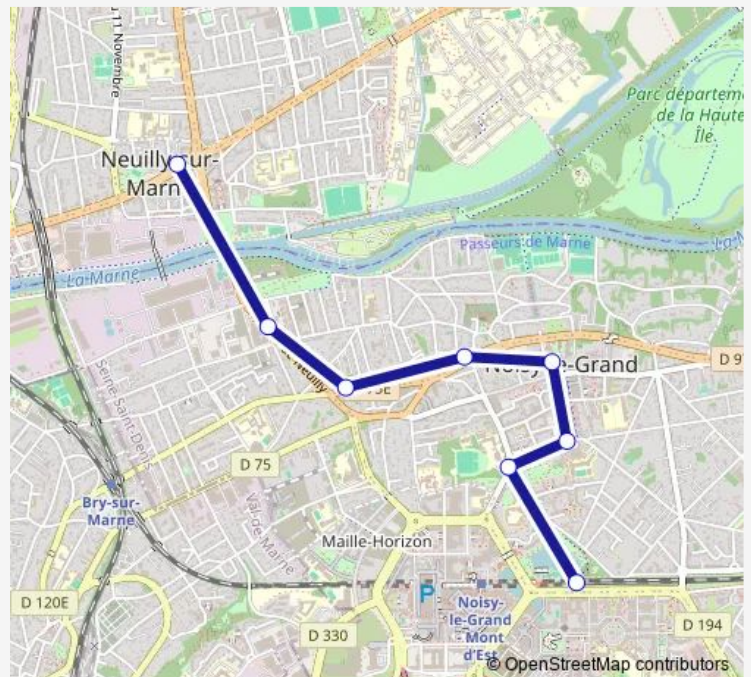

# Bus 303 (Noisy LE Grand Mont D'EST-RER <-> Place DE LA Resistance) - Aller

[Go to website](#)**Direction**

Noisy-LE-Grand - Mont D'EST Rer — Place DE LA Resistance

8 stops

[Open route schedule](#)

Noisy-LE-Grand - Mont D'EST Rer

Republique

Espace Michel Simon

Mairie DE Noisy-LE-Grand

Eglise DE Noisy-LE-Grand

Route DE Neuilly

Rene Navier

Place DE LA Resistance

## Route schedule

Noisy-LE-Grand - Mont D'EST Rer — Place DE LA Resistance

Monday	22:45
Tuesday	22:45
Wednesday	22:45
Thursday	22:45
Friday	22:45
Saturday	20:24-21:15
Sunday	20:24-21:15

## Route info

Direction: Noisy-LE-Grand - Mont D'EST Rer

Stops: 8

Trip Duration: 0 hour 10 min

303 Bus time schedules and route maps are available in an offline PDF at [busmaps.com](https://busmaps.com). Use the [busmaps.com](https://busmaps.com) website to see live bus times, train schedule or subway schedule, and step-by-step directions for all public transit in Paris