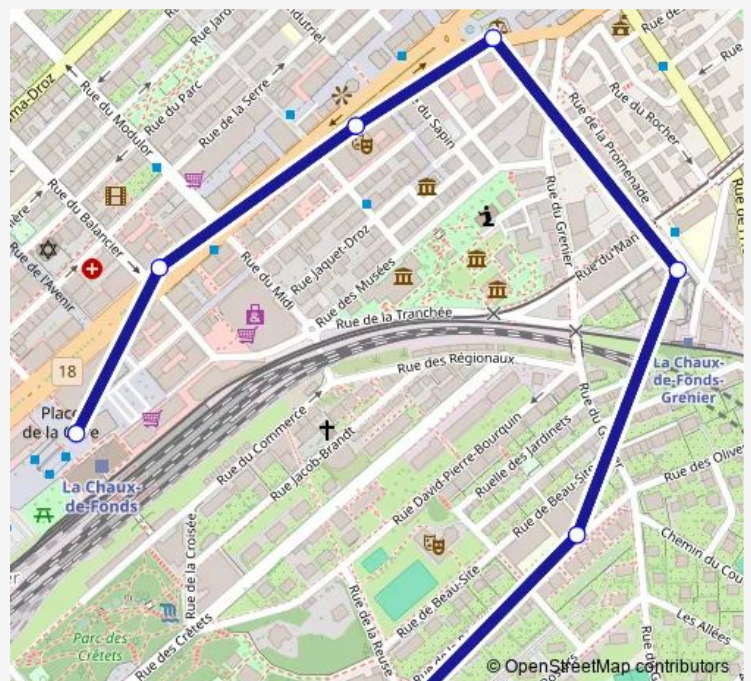

Direction

La Chaux-de-Fonds, gare — La Chaux-de-Fonds, Patinoire

7 stops

[Open route schedule](#)

La Chaux-de-Fonds, gare

La Chaux-de-Fonds, Balancier

La Chaux-de-Fonds, Théâtre

La Chaux-de-Fonds, Gr Fontaine

La Chaux-de-Fonds, Promenade

La Chaux-de-Fonds, Crêtets

La Chaux-de-Fonds, Patinoire

Route schedule

La Chaux-de-Fonds, gare — La Chaux-de-Fonds, Patinoire

Monday	06:02
Tuesday	06:02
Wednesday	06:02
Thursday	06:02
Friday	06:02
Saturday	—
Sunday	—

Route info

Direction: La Chaux-de-Fonds, gare

Stops: 7

Trip Duration: 0 hour 7 min

Direction

La Chaux-de-Fonds, gare — La Chaux-de-Fonds, Patinoire

7 stops

[Open route schedule](#)

Route info

Direction: La Chaux-de-Fonds, gare

Stops: 7

Trip Duration: 0 hour 7 min

303 Bus time schedules and route maps are available in an offline PDF at busmaps.com. Use the busmaps.com website to see live bus times, train schedule or subway schedule, and step-by-step directions for all public transit in La Chaux-de-Fonds