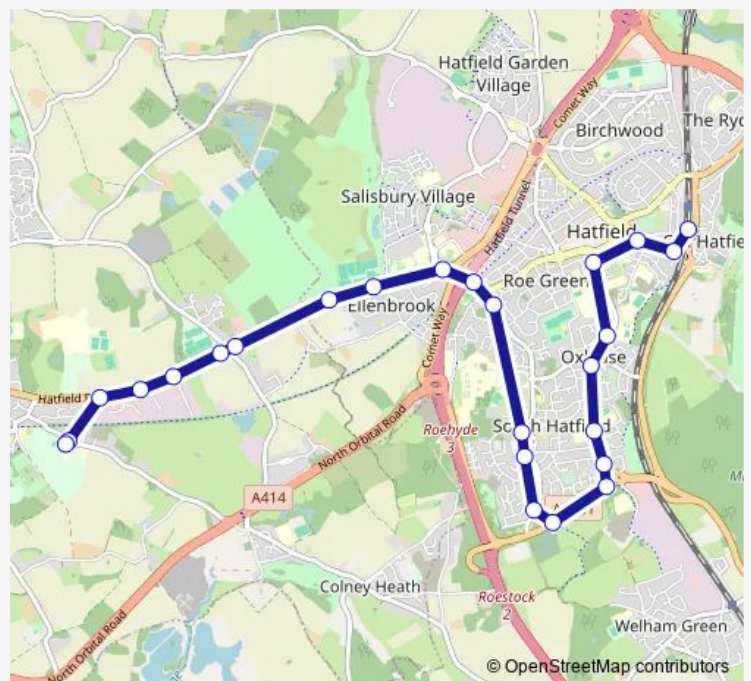

Memorial Hall

Town Centre

Elm Drive

Oxlease Drive

Cooks Way

Millwards

Travellers Lane

The District Cemetery

Three Horseshoes PH

Smallford Roundabout

Lyon Way

Route schedule

Hatfield Railway Station — Nicholas Breakspear School Grounds

Monday 07:30

Tuesday 07:30

Wednesday 07:30

Thursday 07:30

Friday 07:30

Saturday —

Sunday —

Route info

Direction: Hatfield Railway Station

Stops: 25

Trip Duration: 0 hour 45 min

303 — Nicholas Breakspear School - Hatfield

Acrewood Way

Ryecroft Court

Nicholas Breakspear School

Nicholas Breakspear School Grounds

Direction

Nicholas Breakspear School — Hatfield Railway Station

25 stops