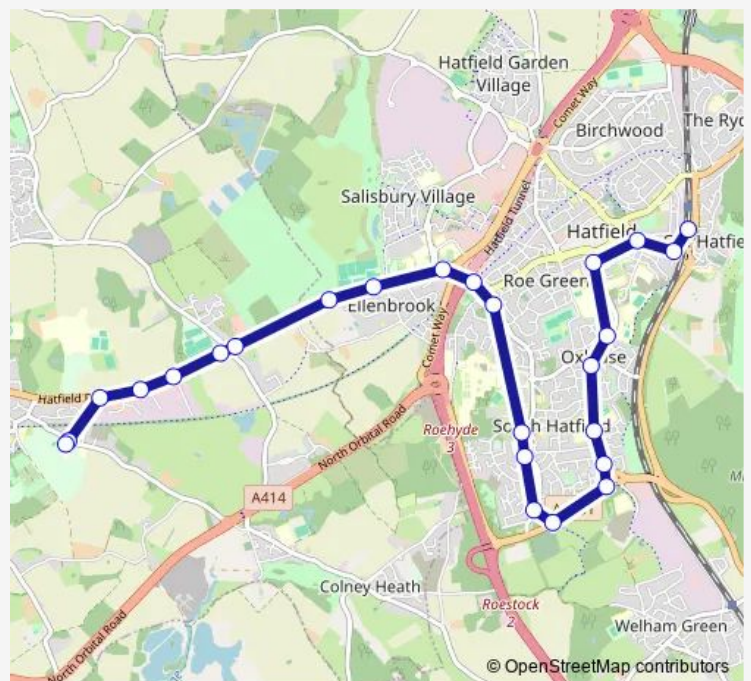

Memorial Hall

Town Centre

Elm Drive

Oxlease Drive

Cooks Way

Millwards

Travellers Lane

The District Cemetery

Three Horseshoes PH

Smallford Roundabout

Lyon Way

Route schedule

Hatfield Railway Station — Nicholas Breakspear School Grounds

Monday 07:30

Tuesday 07:30

Wednesday 07:30

Thursday 07:30

Friday 07:30

Saturday —

Sunday —

Route info

Direction: Hatfield Railway Station

Stops: 25

Trip Duration: 0 hour 45 min

303 — Nicholas Breakspear School - Hatfield

Acrewood Way

Ryecroft Court

Nicholas Breakspear School

Nicholas Breakspear School Grounds

Direction

Nicholas Breakspear School — Hatfield Railway Station

25 stops