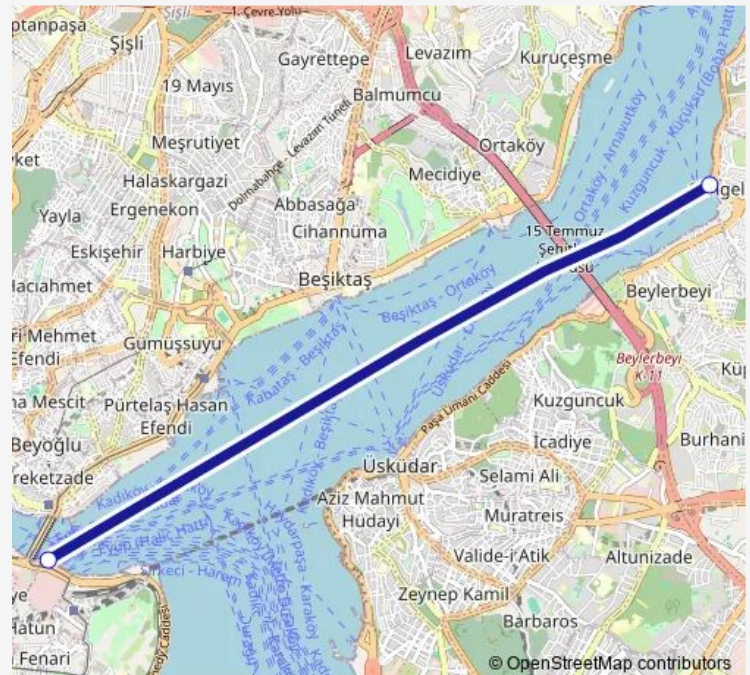

Ferry BĞZ-24 Boğaza Gidiş

[Go to website](#)

Direction

Eminönü-Boğaz Şh. — Çengelköy Şh.

2 stops

[Open route schedule](#)

Eminönü-Boğaz Şh.

Çengelköy Şh.

Route schedule

Eminönü-Boğaz Şh. — Çengelköy Şh.

Monday 19:30

Tuesday 19:30

Wednesday 19:30

Thursday 19:30

Friday 19:30

Saturday —

Sunday —

Route info

Direction: Eminönü-Boğaz Şh.

Stops: 2

Trip Duration: 0 hour 25 min

■ BĞZ-24 — Boğaza Gidiş

BĞZ-24 Ferry time schedules and route maps are available in an offline PDF at busmaps.com. Use the busmaps.com website to see live bus times, train schedule or subway schedule, and step-by-step directions for all public transit in Istanbul