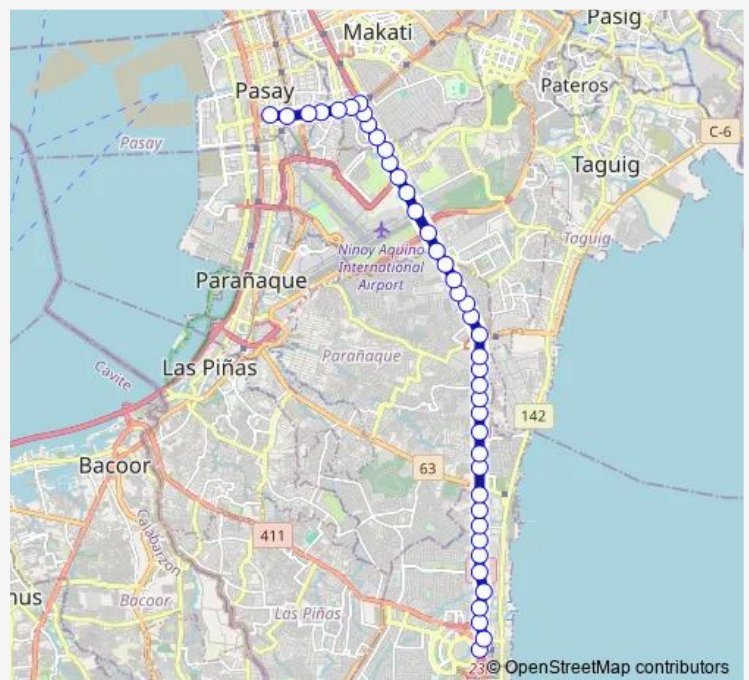

### Route schedule

Starmall Footbridge, Starmall Starmall Service Rd, Muntinlupa City, Manila — Epifanio de los Santos Avenue / F.B. Harrison St Intersection, Lungsod ng Pasay

Monday	00:00
Tuesday	00:00
Wednesday	00:00
Thursday	00:00
Friday	00:00
Saturday	00:00
Sunday	00:00

### Route info

Direction: Starmall Footbridge, Starmall Starmall Service Rd, Muntinlupa City, Manila

Stops: 42

Trip Duration: 1 hour 23 min

■ Pasay Rotunda - Alabang via Skyway

South Luzon Expressway, Taguig City, Manila