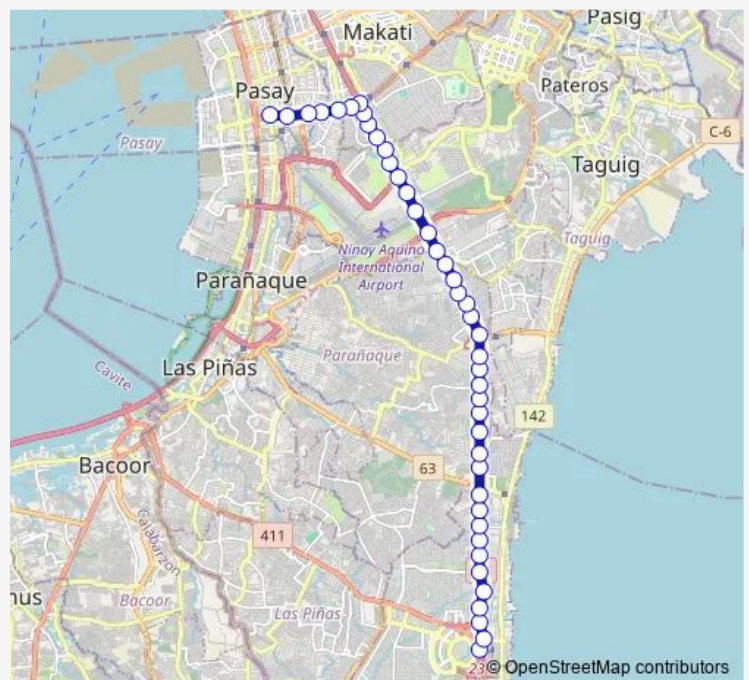

South Luzon Expressway, Taguig City, Manila

South Luzon Expressway, Taguig City, Manila

Route schedule

Starmall Footbridge, Starmall Starmall Service Rd, Muntinlupa City, Manila — Epifanio de los Santos Avenue / F.B. Harrison St Intersection, Lungsod ng Pasay

| | |
|-----------|-------|
| Monday | 00:00 |
| Tuesday | 00:00 |
| Wednesday | 00:00 |
| Thursday | 00:00 |
| Friday | 00:00 |
| Saturday | 00:00 |
| Sunday | 00:00 |

Route info

Direction: Starmall Footbridge, Starmall Starmall Service Rd, Muntinlupa City, Manila

Stops: 42

Trip Duration: 1 hour 23 min

■ Pasay Rotunda - Alabang via Skyway

South Luzon Expressway, Taguig City, Manila

South Luzon Expressway, Parañaque City, Manila

South Luzon Expressway, Taguig City, Manila