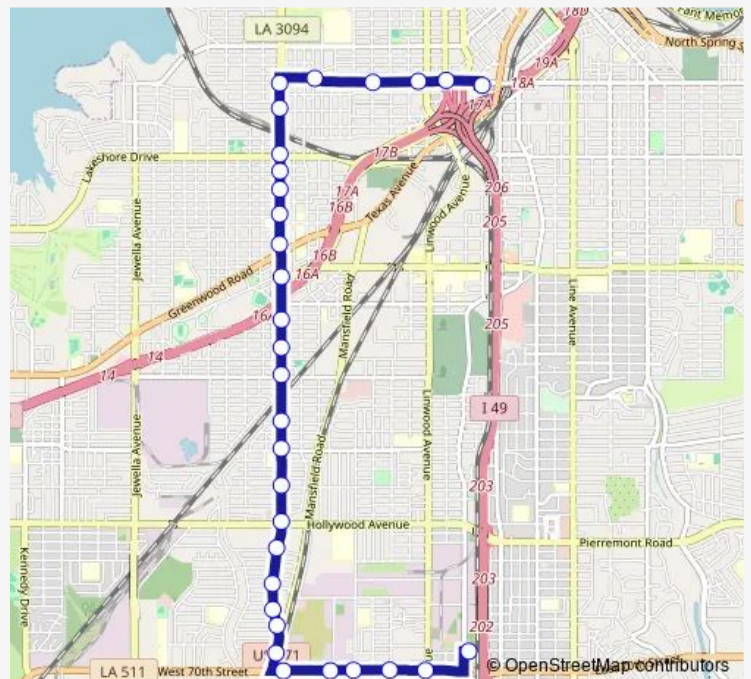

Bus Route 01 01 - Hearne Avenue

[Go to website](#)

Direction
 Sportran Intermodal Terminal — Southwest Transfer Hub
 31 stops
[Open route schedule](#)

- Sportran Intermodal Terminal
- Murphy St & Allen Ave (Outbound)
- Murphy St & Pierre Ave (Outbound)
- Murphy St & Norma Ave (Outbound)
- Murphy St & Madison Ave (Outbound)
- Hearne Ave & Murphy St (Outbound)
- Hearne Ave & Dunlap St (Outbound)
- Hearne Ave & Lakeshore Dr (Outbound)
- Hearne Ave & West College St (Outbound)
- Hearne & Stonewall (Outbound)
- Hearne Ave & Catherine St (Outbound)
- Hearne Ave & Penick St (Outbound)
- Hearne Ave & Kings Hwy (Outbound)
- Hearne Ave & Emery St (Outbound)
- Hearne Ave & Regent St (Outbound)
- Hearne Ave & Midway Ave (Outbound)
- Hearne Ave & Malcolm St (Outbound)
- Hearne Ave & Corbitt St (Outbound)
- Hearne Ave & Morningside Dr (Outbound)
- Hearne Ave & Hollywood Ave (Outbound)
- Hearne Ave & Waggoner St (Outbound)

Route schedule

Sportran Intermodal Terminal — Southwest Transfer Hub

Monday	05:45-17:15
Tuesday	05:45-17:15
Wednesday	05:45-17:15
Thursday	05:45-17:15
Friday	05:45-17:15
Saturday	06:30-17:20
Sunday	—

Route info

Direction: Sportran Intermodal Terminal

Stops: 31

Trip Duration: 0 hour 21 min

Route 01 — 01 - Hearne Avenue

Hearne Ave & Hillcrest (Outbound)

Hearne Ave & Sunnybrook (Outbound)

Hearne Ave & Amherst St (Outbound)

Hearne Ave & Dunlap St (Inbound)

Murphy St & Andrew Ave (Inbound)

Murphy Ave & Madison Ave (Inbound)

Route schedule

Southwest Transfer Hub — Sportran Intermodal Terminal

Monday 05:39-17:15

Tuesday 05:39-17:15