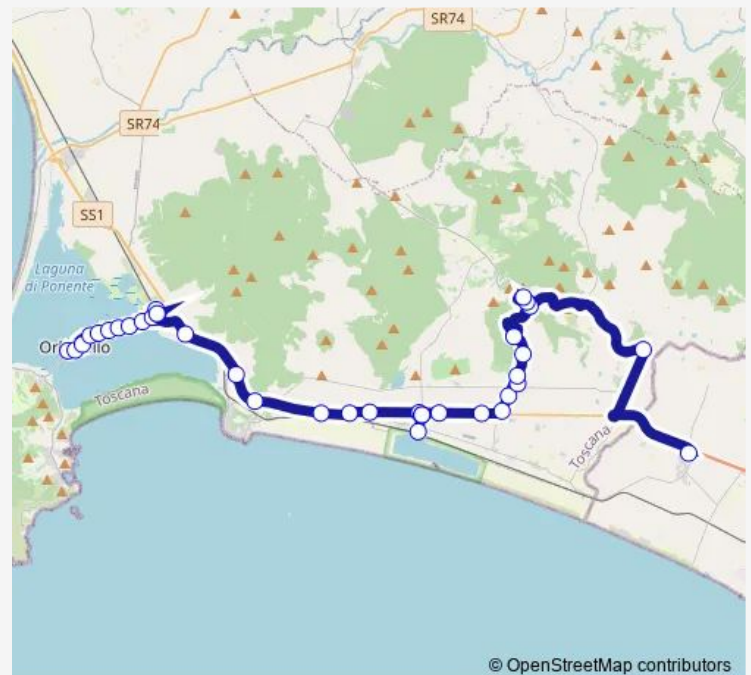

Thursday 06:40-18:20

Friday 06:40-18:20

Saturday 07:00-18:20

Sunday —

Route info

Direction: Pescia Romana

Stops: 27

Trip Duration: 0 hour 52 min

© OpenStreetMap contributors

120 — Capalbio-Orbetello

BusMaps

Giardino

Ansedonia Seconda

Pitorsino

Torre Vecchia

Orbetello Scalo