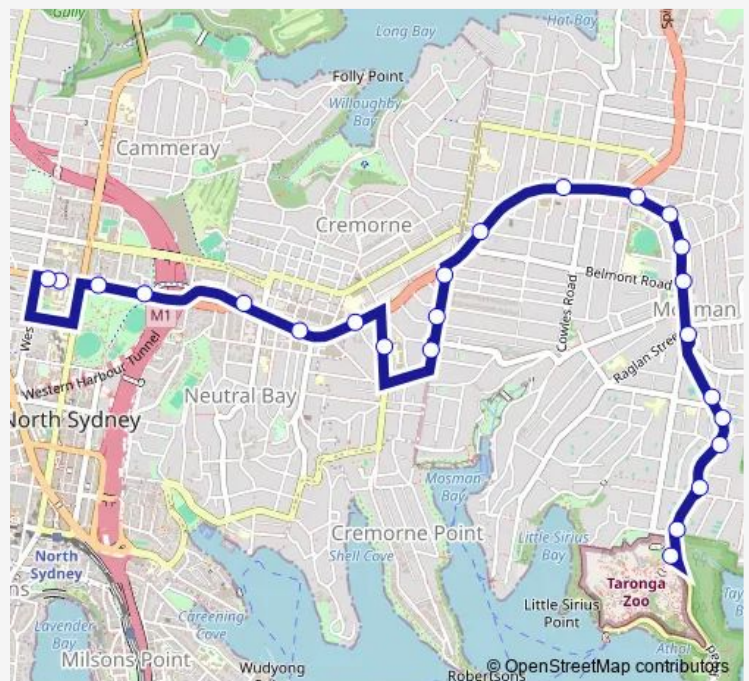

Spofforth St At Military Rd

Military Rd At Prince St

Military Rd At Bond St

Spit Junction, Military Rd

Military Rd At Mandalong Rd

Military Rd At Almora St

Military Rd Opp Mosman High School

Military Rd After Raglan St

### Route schedule

North Sydney Boys High, Falcon St — Taronga Zoo, Bradleys Head Rd

Monday	15:20
Tuesday	15:20
Wednesday	15:20
Thursday	15:20
Friday	15:20
Saturday	—
Sunday	—

### Route info

Direction: North Sydney Boys High, Falcon St

Stops: 24

Trip Duration: 0 hour 33 min

655w — North Sydney Boys High to Taronga Park Zoo

Bradleys Head Rd Opp Union St

Bradleys Head Rd At Thompson St