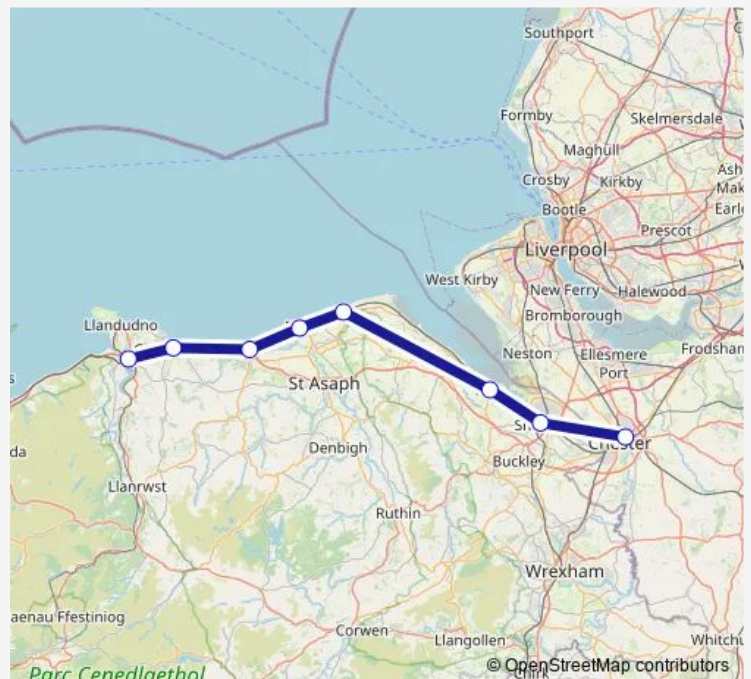

## Rail Aw:Llj->Ctr AW train service from LLJ to Ctr

[Go to website](#)

### Route schedule

Llandudno Junction — Chester

Monday 00:29-18:39

Tuesday 16:23-18:39

Wednesday 16:23-18:39

Thursday 16:23-18:39

Friday 16:23-18:39

Saturday —

### Route info

Direction: Llandudno Junction

Stops: 8

Trip Duration: 1 hour 54 min

Aw:Llj->Ctr — AW train service from LLJ to Ctr

Aw:Llj->Ctr Rail time schedules and route maps are available in an offline PDF at [busmaps.com](https://busmaps.com). Use the [busmaps.com](https://busmaps.com) website to see live bus times, train schedule or subway schedule, and step-by-step directions for all public transit in Flint