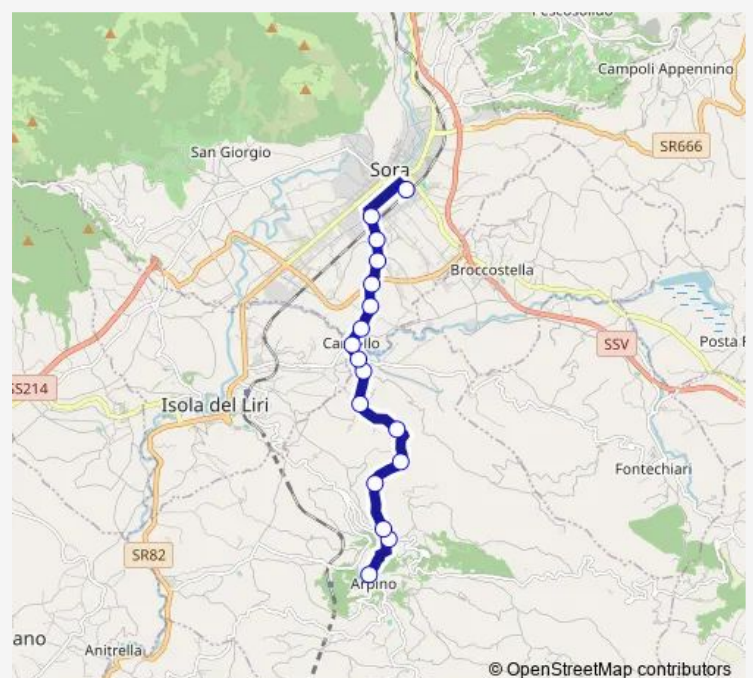

SORA | Via Trecce # f7484

SORA | Via Costantinopoli Via Cellaro # f7485

Sora | Stazione FS # f5890

Route schedule

ARPINO | Piazzale Rotondi # f6820 — Sora | Stazione FS # f5890

Monday 07:55-17:30

Tuesday 07:55-17:30

Wednesday 07:55-17:30

Thursday 07:55-17:30

Friday 07:55-17:30

Saturday 13:30

Sunday —

Route info

Direction: ARPINO | Piazzale Rotondi # f6820

Stops: 17

Trip Duration: 0 hour 20 min

Arpino - Sora # Ar878a

Bus time schedules and route maps are available in an offline PDF at busmaps.com. Use the busmaps.com website to see live bus times, train schedule or subway schedule, and step-by-step directions for all public transit in Isola del Liri