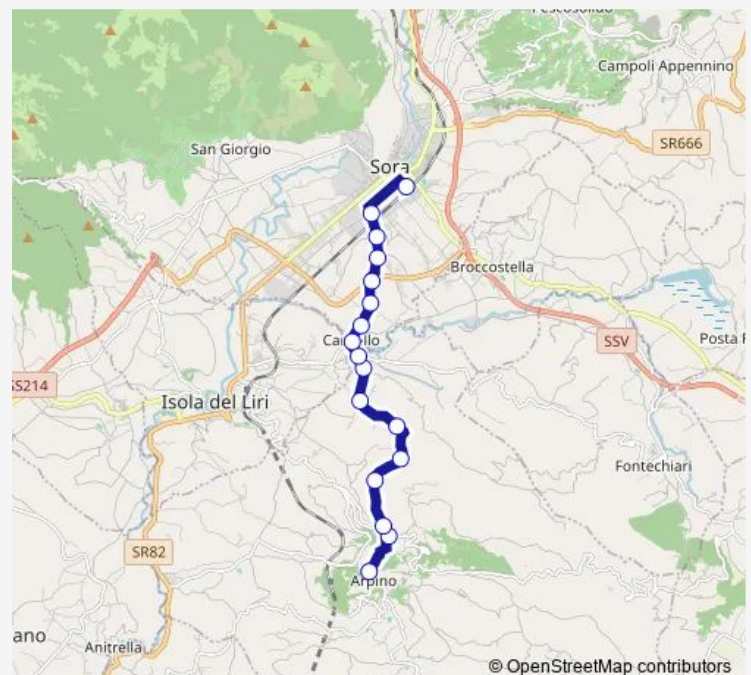

Sora | Via Trecce # f7484

Sora | Via Costantinopoli Via Cellaro # f7485

Sora | Stazione FS # f5890

Route schedule

Arpino | Piazzale Rotondi # f6820 — Sora | Stazione FS # f5890

Monday 07:55-17:30

Tuesday 07:55-17:30

Wednesday 07:55-17:30

Thursday 07:55-17:30

Friday 07:55-17:30

Saturday 13:30

Sunday —

Route info

Direction: Arpino | Piazzale Rotondi # f6820

Stops: 17

Trip Duration: 0 hour 22 min

Arpino - Sora # Ar878a

Bus time schedules and route maps are available in an offline PDF at busmaps.com. Use the busmaps.com website to see live bus times, train schedule or subway schedule, and step-by-step directions for all public transit in Isola del Liri