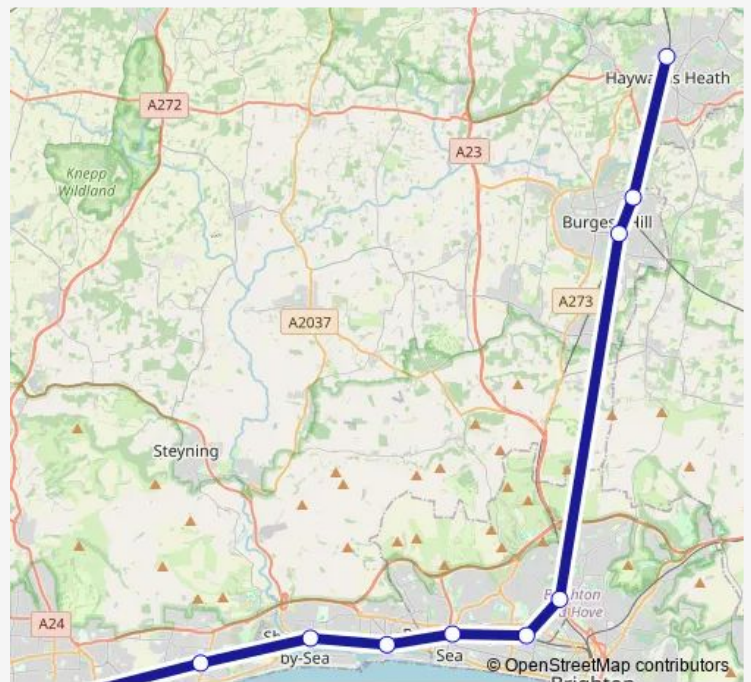

Rail Sn:Hhe->Wrh SN train service from HHE to Wrh

[Go to website](#)

Direction

Haywards Heath — Worthing

10 stops

[Open route schedule](#)

Haywards Heath

Wivelsfield

Route schedule

Haywards Heath — Worthing

Monday 23:38

Tuesday 23:38

Wednesday 23:38

Thursday 23:38

Friday 23:38

Saturday 23:38

Sunday —

Route info

Direction: Haywards Heath

Stops: 10

Trip Duration: 0 hour 33 min

■ Sn:Hhe->Wrh — SN train service from HHE to Wrh

Sn:Hhe->Wrh Rail time schedules and route maps are available in an offline PDF at busmaps.com. Use the busmaps.com website to see live bus times, train schedule or subway schedule, and step-by-step directions for all public transit in Brighton