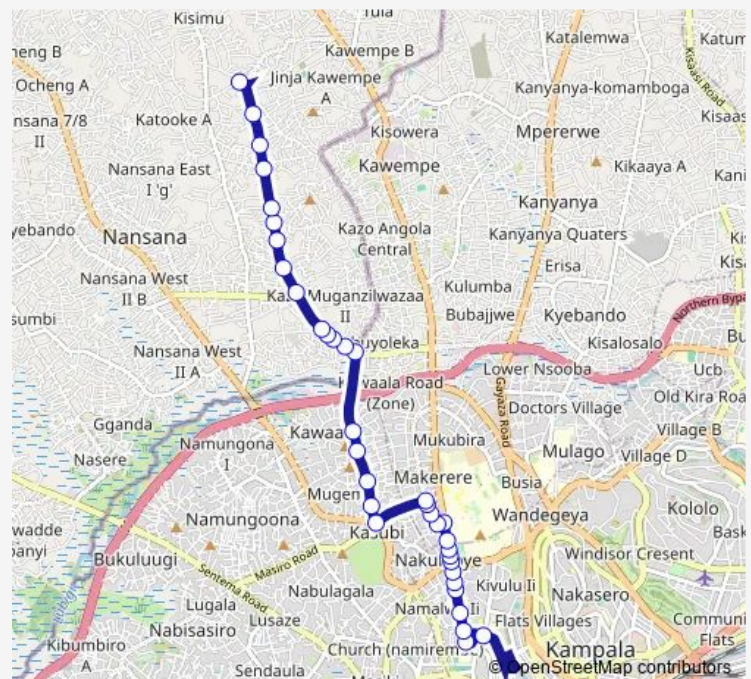

Best Price Supermarket

Glory of Christ Church

Kawala Health Centre

Kawala

Route schedule

Gadafi Rd Roundabout — Katooke Stage

Monday 06:30-19:00

Tuesday 06:30-19:00

Wednesday 06:30-19:00

Thursday 06:30-19:00

Friday 06:30-19:00

Saturday 06:30-19:00

Sunday 06:30-19:00

Route info

Direction: Gadafi Rd Roundabout

Stops: 35

Trip Duration: 0 hour 42 min

Ic070 — Katooke-New Taxi Park

Kawaala Junction

Kazo Church of Uganda

Kafunda

Nabweru Kazo Sacco Post

Veterans Fc

Nabweru