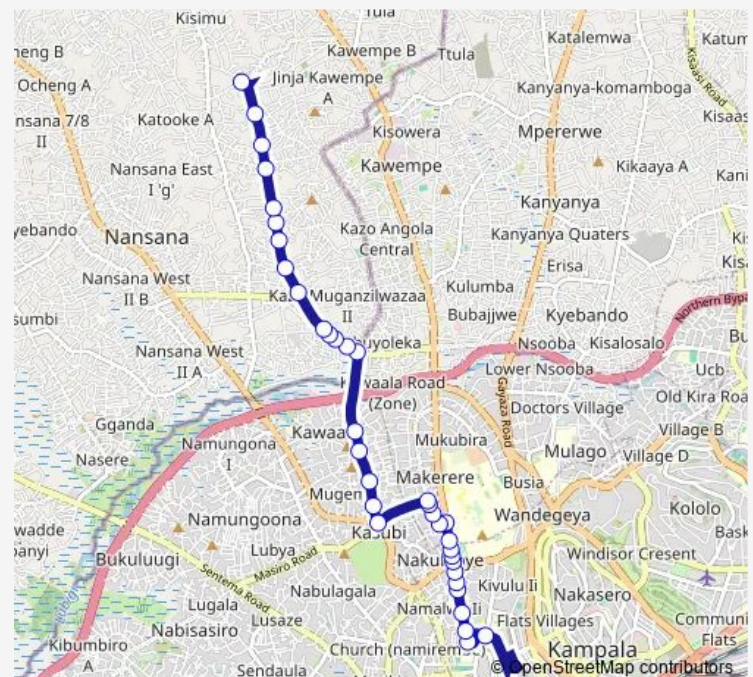

Best Price Supermarket

Glory of Christ Church

Kawala Health Centre

Kawala

Route schedule

Gadafi Rd Roundabout — Katooke Stage

Monday 06:30-19:00

Tuesday 06:30-19:00

Wednesday 06:30-19:00

Thursday 06:30-19:00

Friday 06:30-19:00

Saturday 06:30-19:00

Sunday 06:30-19:00

Route info

Direction: Gadafi Rd Roundabout

Stops: 35

Trip Duration: 0 hour 42 min

IC070 — Katooke-New Taxi Park

Kawaala Junction

Kazo Church of Uganda

Kafunda

Nabweru Kazo Sacco Post

Veterans Fc

Nabweru