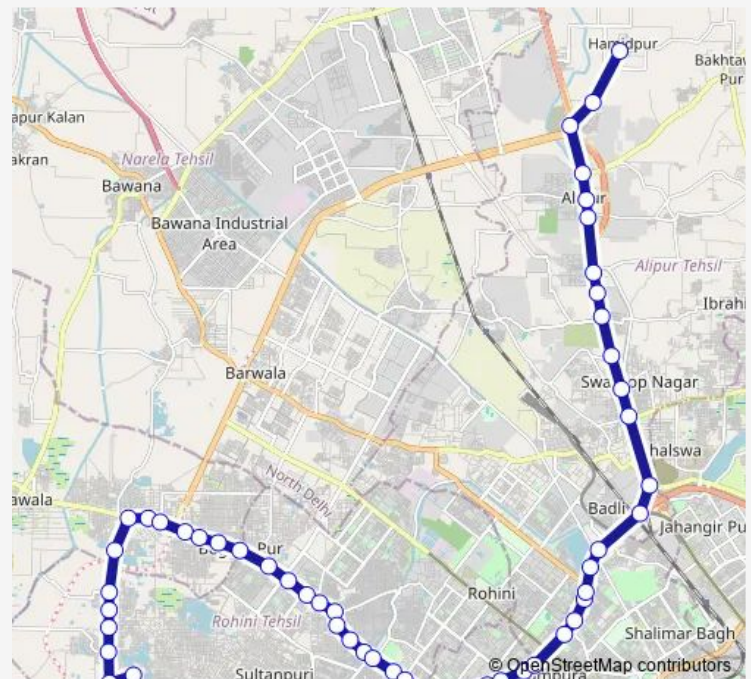

### Direction

Rani Khara Depot 2 — Hamidpur Village

53 stops

[Open route schedule](#)

Rani Khara Depot 2

Rani Khara Depot Crossing

Rani Khara Village

Rani Khara School / Bhagya Vihar

### Route schedule

Rani Khara Depot 2 — Hamidpur Village

Monday 04:12-07:48

Tuesday 04:12-07:48

Wednesday 04:12-07:48

Thursday 04:12-07:48

Friday 04:12-07:48

Saturday 04:12-07:48

Sunday 04:12-07:48

### Route info

Direction: Rani Khara Depot 2

Stops: 53

Trip Duration: 2 hour 2 min

138stlup

Buddh vihar

Mangol Puri Y Block

Mangol Pur Khurd