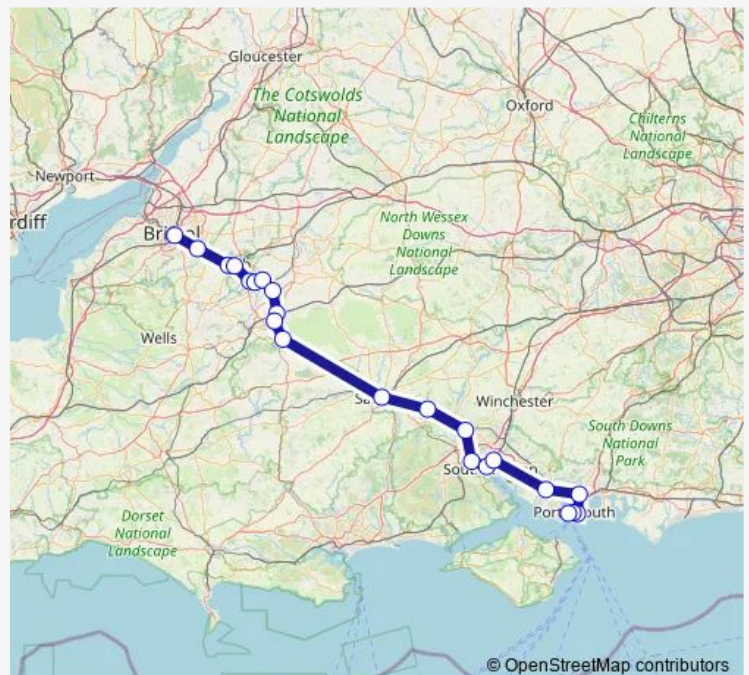

Rail Gw:Bri->Pmh GW train service from BRI to Pmh

[Go to website](#)

Direction

Bristol Temple Meads — Portsmouth Harbour

22 stops

[Open route schedule](#)

Bristol Temple Meads

Keynsham

Warminster

Salisbury

Dean

Romsey

Redbridge (Hants)

Southampton Central

St Denys

Fareham

Thursday 05:00-05:51

Friday 05:00-05:51

Saturday 05:40

Sunday —

Route info

Direction: Bristol Temple Meads

Stops: 22

Trip Duration: 3 hour 9 min