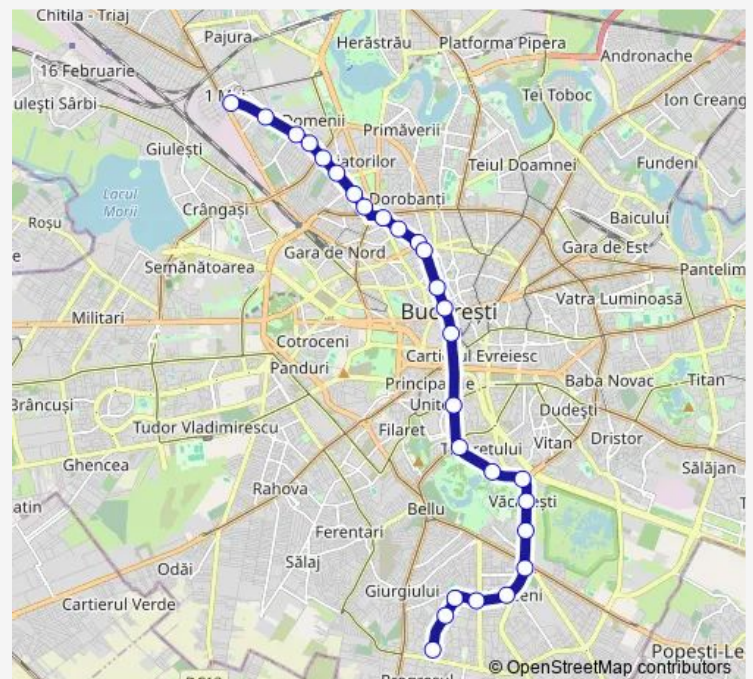

Bd. Maresal Averescu

Piata Ion Mihalache

Bd. Banu Manta

Spitalul Clinic Filantropia

Piata Victoriei

Orlando

Piata Romana

Piata Romana

Saturday 04:50-23:10

Sunday 04:50-23:10

Route info

Direction: Clabucet

Stops: 27

Trip Duration: 0 hour 53 min

Piata Sudului

Bd. Alexandru Obregia

Bd. Constantin Brancoveanu

Resita

Straja

Piata Resita

Direction

Piata Resita — Clabucet

31 stops

[Open route schedule](#)

Saturday 04:40-22:45

Sunday 04:40-22:45

Route info

Direction: Piata Resita

Stops: 31

Trip Duration: 0 hour 53 min

Piata Ion Mihalache

Bd. Maresal Averescu