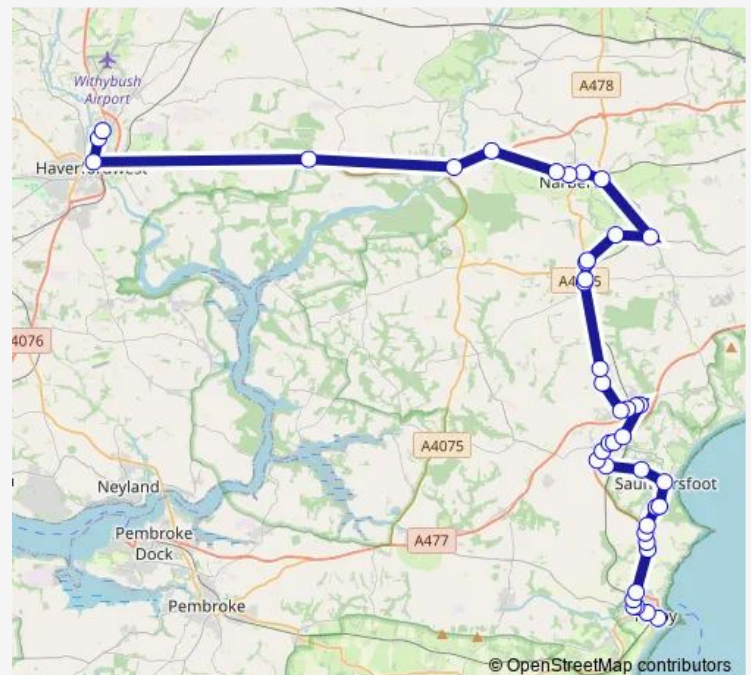

Thursday 07:25-19:15

Friday 07:25-19:15

Saturday 07:25-19:15

Sunday —

Route info

Direction: Upper Park Road

Stops: 42

Trip Duration: 1 hour 24 min

Thursday 07:08-18:00

Friday 07:08-18:00

Saturday 07:08-18:00

Sunday —

Route info

Direction: Fishguard Road

Stops: 40

Trip Duration: 1 hour 10 min