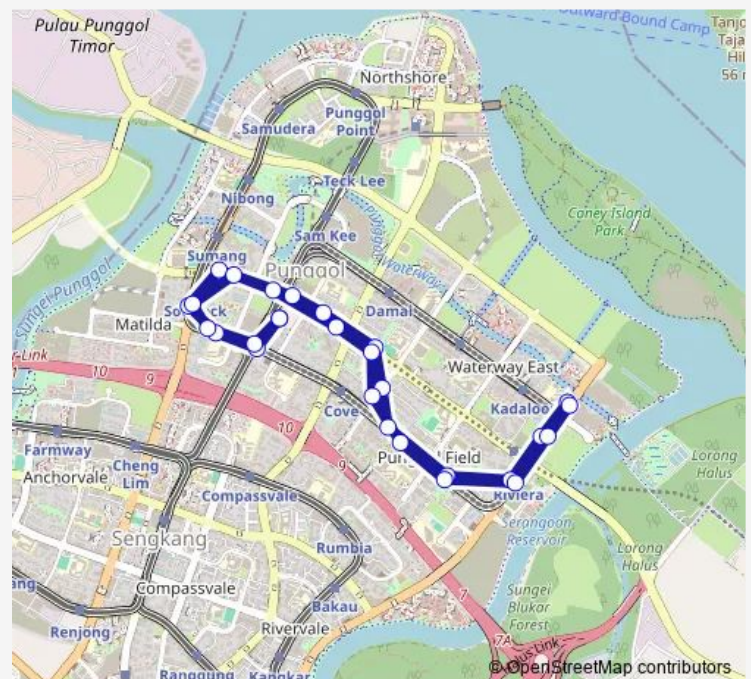

Coral Edge Stn Exit B

Riviera Stn Exit B

Atf Punggol Ctrl

Waterway PR Sch

OPP Waterway PR Sch

Bef Punggol Ctrl

Riviera Stn Exit A

Coral Edge Stn Exit A

Meridian Stn Exit A

Blk 196c

Opp Punggol Sec/Blk 195e

Route schedule

Punggol Temp Int — Punggol Temp Int

Monday	05:45
Tuesday	05:45
Wednesday	05:45
Thursday	05:45
Friday	05:45
Saturday	05:45
Sunday	05:45

Route info

Direction: Punggol Temp Int

Stops: 28

Trip Duration: 0 hour 42 min

381

BusMaps

Blk 298

Punggol Stn/Int

Bef Blk 264