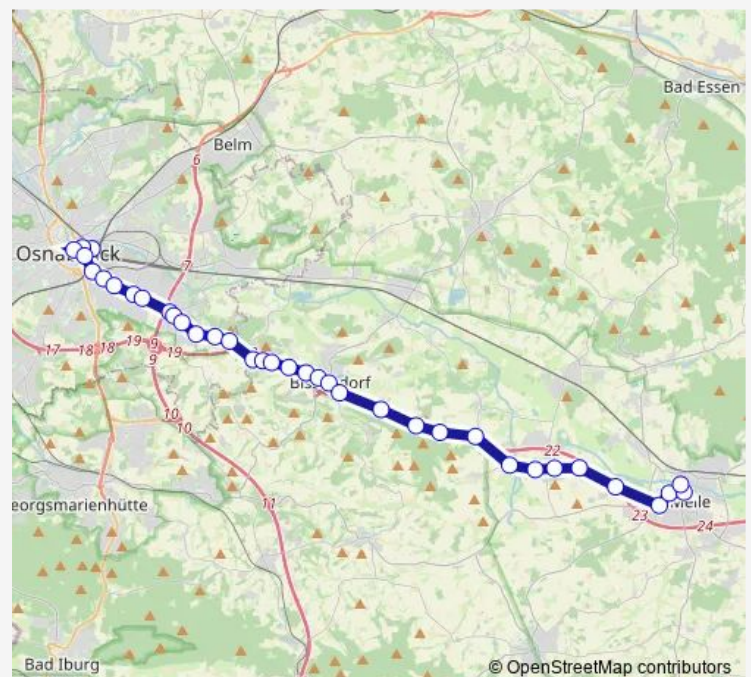

Thursday 05:43-21:11

Friday 05:43-01:30⁺¹

Saturday 03:00-18:12

Sunday 03:10-18:29

Route info

Direction: Osnabrück Hauptbahnhof/Zob

Stops: 36

Trip Duration: 0 hour 41 min