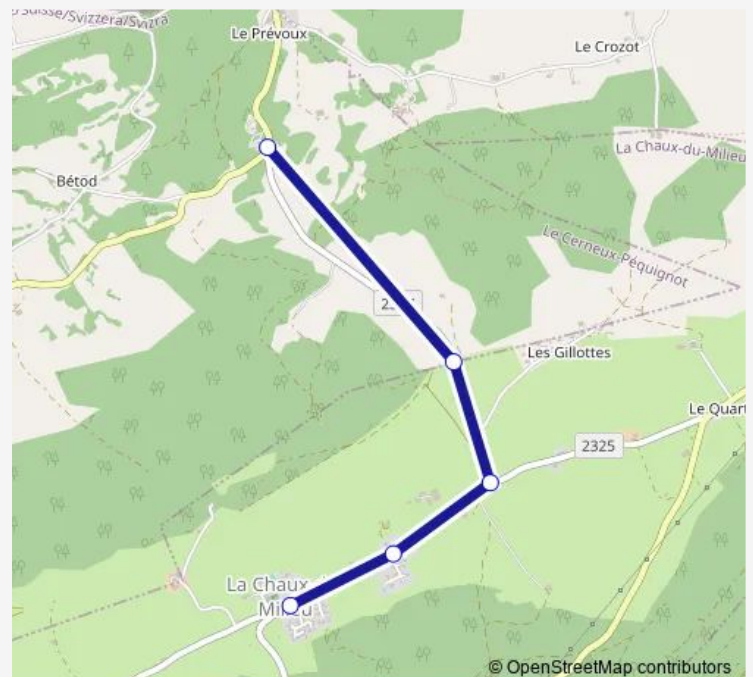

Direction

La Chaux-du-Milieu, village — Le Prévoux, La Soldanelle

5 stops

[Open route schedule](#)

La Chaux-du-Milieu, village

La Chaux-du-Milieu, La Forge

La Chaux-du-Milieu, Clef-d'Or

La Chaux-du-Milieu, P-Chaux

Saturday —

Sunday —

Route info

Direction: La Chaux-du-Milieu, village

Stops: 5

Trip Duration: 0 hour 2 min

Direction

La Chaux-du-Milieu, village — Le Prévoux, La Soldanelle

5 stops

[Open route schedule](#)

La Chaux-du-Milieu, village

La Chaux-du-Milieu, La Forge

La Chaux-du-Milieu, Clef-d'Or

La Chaux-du-Milieu, P-Chaux

Le Prévoux, La Soldanelle

Route schedule

Route info

Direction: La Chaux-du-Milieu, village

Stops: 5

Trip Duration: 0 hour 2 min

381 Bus time schedules and route maps are available in an offline PDF at busmaps.com. Use the busmaps.com website to see live bus times, train schedule or subway schedule, and step-by-step directions for all public transit in Le Locle