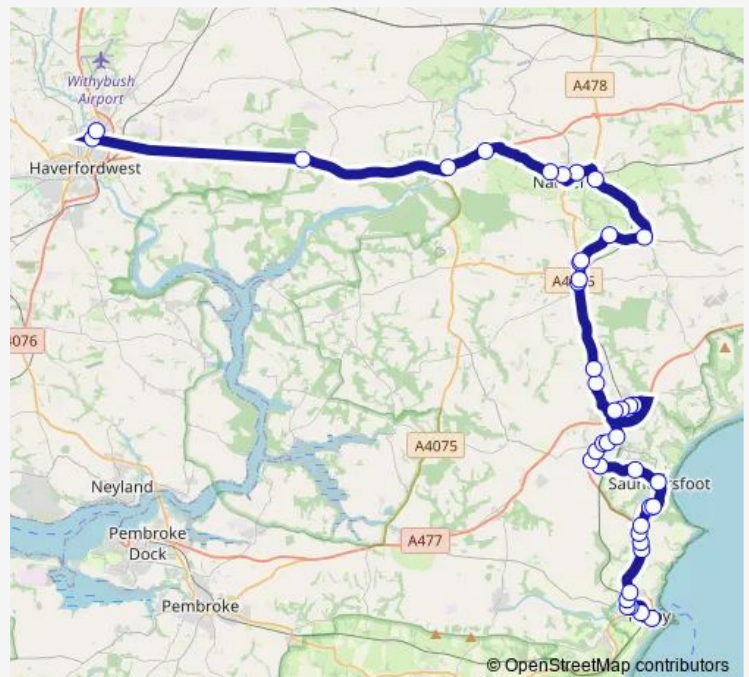

Bus 381

[Go to website](#)

Direction

Co-op — South Parade Terminus Only

20 stops

[Open route schedule](#)

- Co-op
- Kilgetty Community Centre
- Kingsmoor Roundabout
- Hill Rise
- Hill Park
- Pentlepoir Filling Station
- Pentlepoir
- Valley Road West
- Vineyard Vale
- North Close
- Arcade
- St Bride's Hill
- Rushey Lake
- New Hedges
- Cross Park
- New Hedges Tavern
- Rowston Cottages
- Serpentine Road
- Heywood Court
- South Parade Terminus Only

Route schedule

Co-op — South Parade Terminus Only

Monday	07:57-08:47
Tuesday	07:57-08:47
Wednesday	08:47
Thursday	07:57-08:47
Friday	07:57-08:47
Saturday	07:57
Sunday	—

Route info

Direction: Co-op

Stops: 20

Trip Duration: 0 hour 24 min

■ 381

BusMaps

Direction

Upper Park Road — Fishguard Road

41 stops

[Open route schedule](#)

Upper Park Road

Friday 07:08-18:00

Saturday 07:08-18:00

Sunday —

Route info

Direction: Fishguard Road

Stops: 39

Trip Duration: 1 hour 10 min

Pentlepoir Filling Station