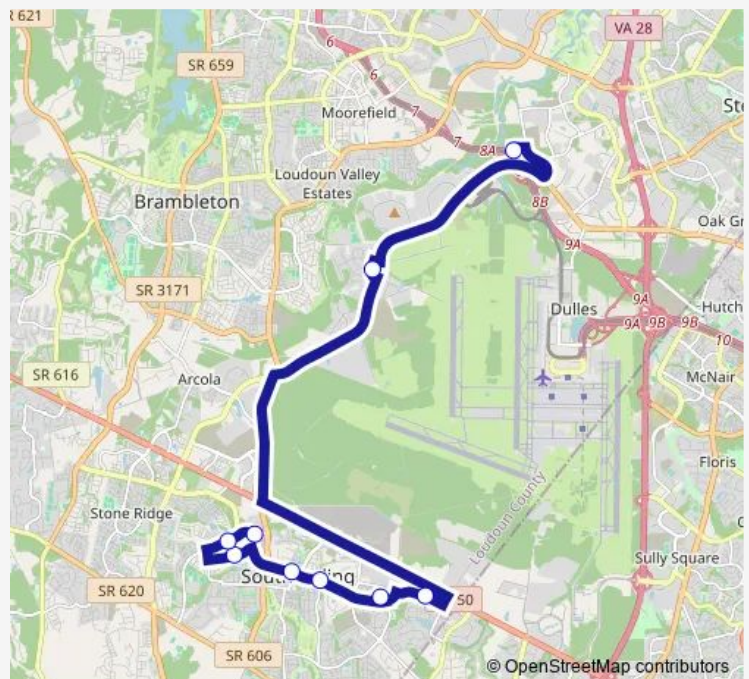

Mercure Circle at Quicksilver Drive (south)

Loudoun Gateway Metro Station

Route schedule

Riding Center Drive at McBryde Terrace — Loudoun Gateway Metro Station

Monday 15:32-22:10

Tuesday 15:32-22:10

Wednesday 15:32-22:10

Thursday 15:32-22:10

Friday 15:32-22:10

Saturday —

Sunday —

Route info

Direction: Riding Center Drive at McBryde Terrace

Stops: 4

Trip Duration: 0 hour 19 min

■ 381 — South Riding

Direction

Loudoun Gateway Metro Station — Riding Center Drive at McBryde Terrace

9 stops

[Open route schedule](#)

Loudoun Gateway Metro Station

Rogerdale Place

Eastgate View Drive at Canello Terrace

Route info

Direction: Loudoun Gateway Metro Station

Stops: 9

Trip Duration: 0 hour 31 min

Direction

Loudoun Gateway Metro Station — Riding Center Drive at Riding Plaza / McBryde Terr

4 stops

[Open route schedule](#)