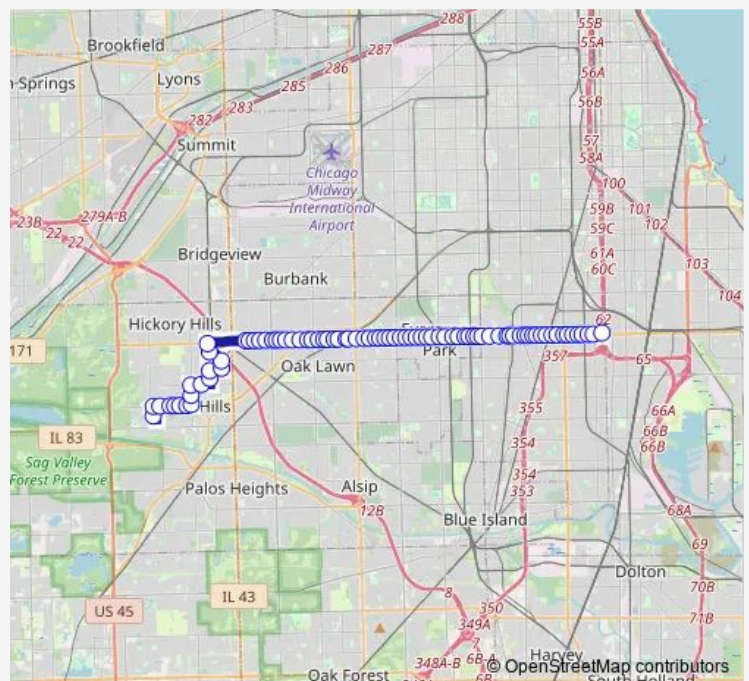

95th St & Roberts Rd

95th St & 79th Ave

95th St & 78th Ave

Route schedule

Moraine Valley Community College — 95th/Dan Ryan CTA Station Bay A

Monday 05:15-07:09

Tuesday 05:15-07:09

Wednesday 05:15-07:09

Thursday 05:15-07:09

Friday 05:15-07:09

Saturday 07:57-19:40

Sunday 09:55-16:55

Route info

Direction: Moraine Valley Community College

Stops: 88

Trip Duration: 0 hour 59 min

381 — 95th Street

95th St & 77th Ave

95th St & New England Ave/69th Ave

95th St & Oak Park Ave

95th St & Normandy Ave

95th St & Nashville Ave

Chicago Ridge Mall (6500 W 95th St)

95th St & Ridgeland Ave (at Marion Ave)

Sunday 06:30-22:25

Route info

Direction: 95th/Dan Ryan CTA Station Bay A

Stops: 85

Trip Duration: 0 hour 54 min

95th St & Leavitt St

95th St & Oakley Ave

95th St & Western Ave