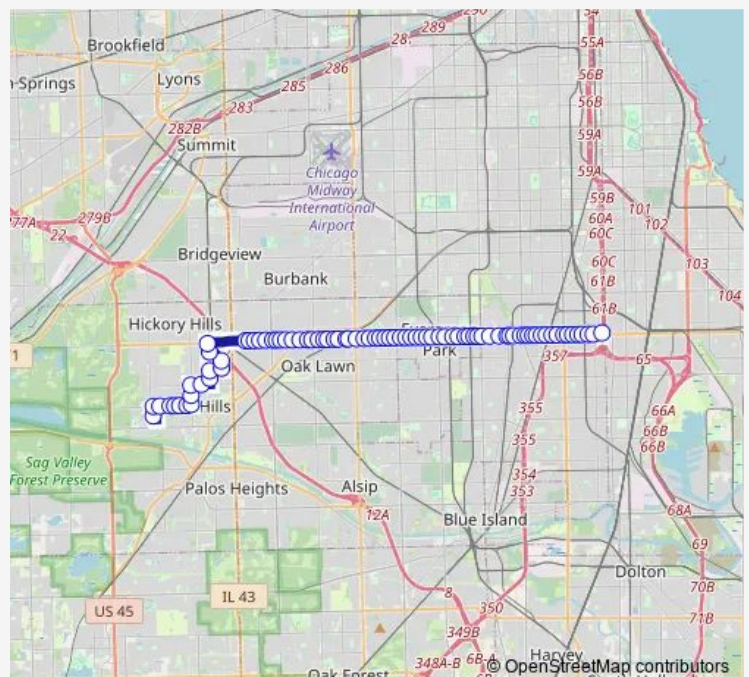

95th St & 86th Ct

95th St & 85th Ct

95th St & 84th Ave

95th St & 83rd Ave

95th St & 82nd Ave

95th St & 81st Ct

95th St & Roberts Rd

95th St & 79th Ave

95th St & 78th Ave

Route schedule

Moraine Valley Community College — 95th/Dan Ryan CTA Station Bay A

Monday 05:15-07:09

Tuesday 05:15-07:09

Wednesday 05:15-07:09

Thursday 05:15-07:09

Friday 05:15-07:09

Saturday 07:57-19:40

Sunday 09:55-16:55

Route info

Direction: Moraine Valley Community College

Stops: 88

Trip Duration: 0 hour 52 min

381 — 95th Street

95th St & 77th Ave

95th St & New England Ave/69th Ave

95th St & Oak Park Ave

95th St & Normandy Ave

95th St & Nashville Ave

Chicago Ridge Mall (6500 W 95th St)

95th St & Ridgeland Ave (at Marion Ave)

95th St & Merton Ave

95th St & Melvina Ave