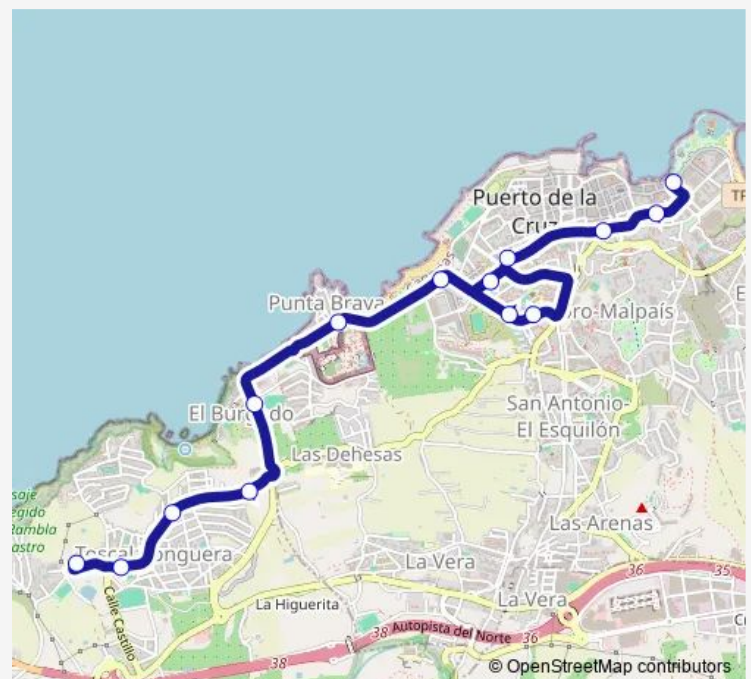

Puerto DE LA Cruz

Valois

Betancourt Y Molina

Plaza Reyes Catolicos (T)

Route schedule

Bahia Park (T) — Plaza Reyes Catolicos (T)

Monday 07:05-21:25

Tuesday 07:05-21:25

Wednesday 07:05-21:25

Thursday 07:05-21:25

Friday 07:05-21:25

Saturday 07:05-20:30

Sunday 07:00-21:00

Route info

Direction: Bahia Park (T)

Stops: 14

Trip Duration: 0 hour 26 min

Direction

Plaza Reyes Catolicos (T) — Bahia Park (T)

14 stops

[Open route schedule](#)

Plaza Reyes Catolicos (T)

Zamora

Plaza DEL Charco

Monday	06:55
Tuesday	06:55
Wednesday	06:55
Thursday	06:55
Friday	06:55
Saturday	06:55-18:10
Sunday	06:50-20:45

Route info

Direction: Puerto DE LA Cruz

Stops: 5

Trip Duration: 0 hour 4 min

381 Bus time schedules and route maps are available in an offline PDF at busmaps.com. Use the busmaps.com website to see live bus times, train schedule or subway schedule, and step-by-step directions for all public transit in Puerto de la Cruz