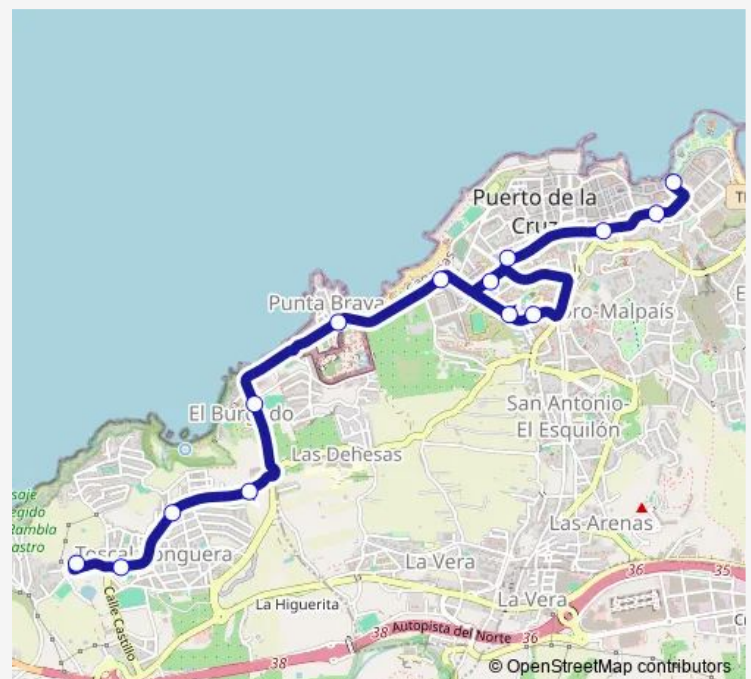

Betancourt Y Molina

Plaza Reyes Catolicos (T)

### Route schedule

Bahia Park (T) — Plaza Reyes Catolicos (T)

Monday 07:05-21:25

Tuesday 07:05-21:25

Wednesday 07:05-21:25

Thursday 07:05-21:25

Friday 07:05-21:25

Saturday 07:05-20:30

### Route info

Direction: Bahia Park (T)

Stops: 14

Trip Duration: 0 hour 25 min