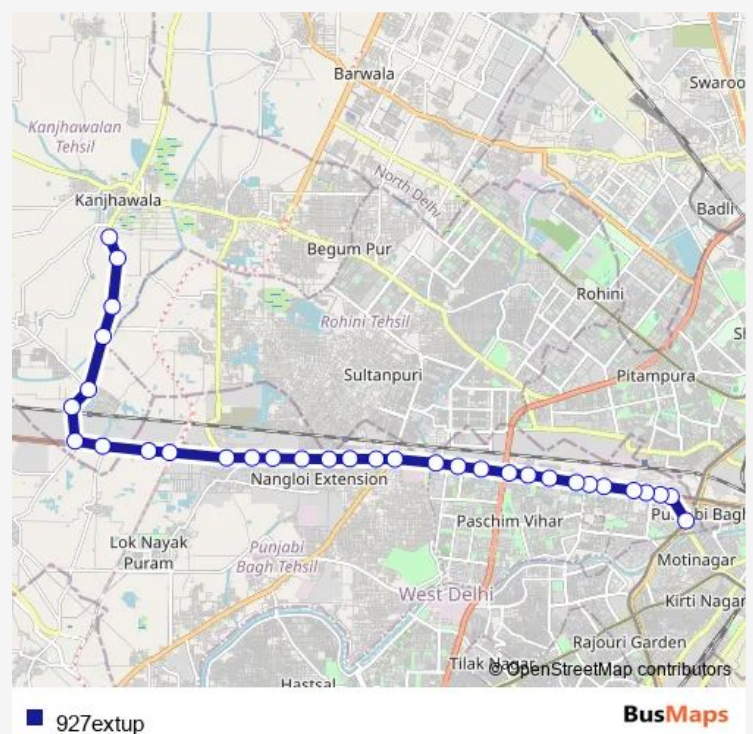

### Route schedule

Punjabi Bagh Terminal — Kanjhawala Depot (Narela Road)

Monday 19:50-20:50

Tuesday 19:50-20:50

Wednesday 19:50-20:50

Thursday 19:50-20:50

Friday 19:50-20:50

Saturday 19:50-20:50

### Route info

Direction: Punjabi Bagh Terminal

Stops: 32

Trip Duration: 1 hour 17 min

927extup

Mundka Village Metro Station

Mundka Industrial Area / Mundka School

Mile Stone / Shiv Shankar Dharam Kanta