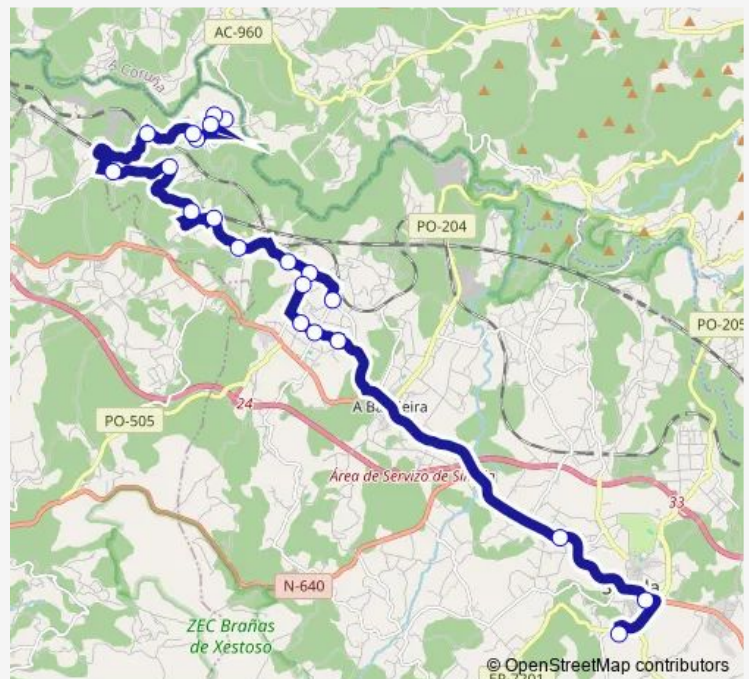

Thursday 07:37-08:05

Friday 07:37-08:05

Saturday —

Sunday —

Route info

Direction: Vilariño

Stops: 21

Trip Duration: 0 hour 45 min

Thursday 14:30-17:30

Friday 14:30

Saturday —

Sunday —

Route info

Direction: IES Pintor Colmeiro

Stops: 21

Trip Duration: 0 hour 45 min