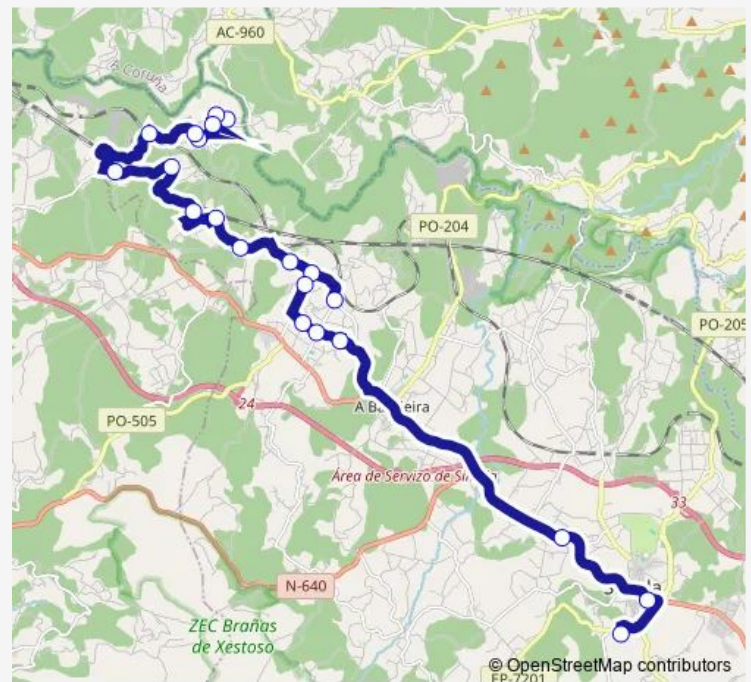

Bus Xg86029 IES Pintor Colmeiro-Vilariño

[Go to website](#)

Direction

Vilariño — IES Pintor Colmeiro

21 stops

[Open route schedule](#)

Vilariño

Fucarelos

Rendo

Cira (Lugar)

Candao

Castillo

Vilar

Curro

Bascuas

Portiño

Iglesias

Caricova

O Campo

Santifoga

Cuiña

Portapiñeiro

Traslamela

Casela

Sanfiz

Rúa D

IES Pintor Colmeiro

Route schedule

Vilariño — IES Pintor Colmeiro

Monday 07:37

Tuesday 07:37

Wednesday 07:37

Thursday 07:37

Friday 07:37

Saturday —

Sunday —

Route info

Direction: Vilariño

Stops: 21

Trip Duration: 0 hour 45 min

Xg86029 — IES Pintor Colmeiro-Vilariño

BusMaps