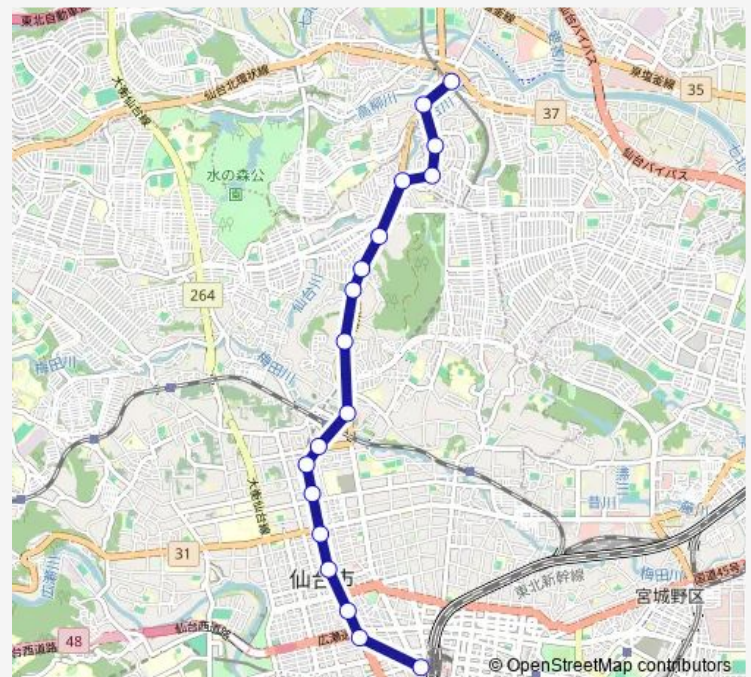

Route schedule

仙台駅前 — 八乙女駅

Monday 07:45-20:35

Tuesday 07:45-20:35

Wednesday 07:45-20:35

Thursday 07:45-20:35

Friday 07:45-20:35

Saturday 09:05-19:05

Sunday 09:05-17:05

Route info

Direction: 仙台駅前

Stops: 18

Trip Duration: 0 hour 46 min

■ S160 — 八乙女→仙台駅

BusMaps

Direction

Monday 07:00-17:58

Tuesday 07:00-17:58

Wednesday 07:00-17:58

Thursday 07:00-17:58

Friday 07:00-17:58

Saturday 07:30-17:58

Sunday 07:58-15:58

Route info