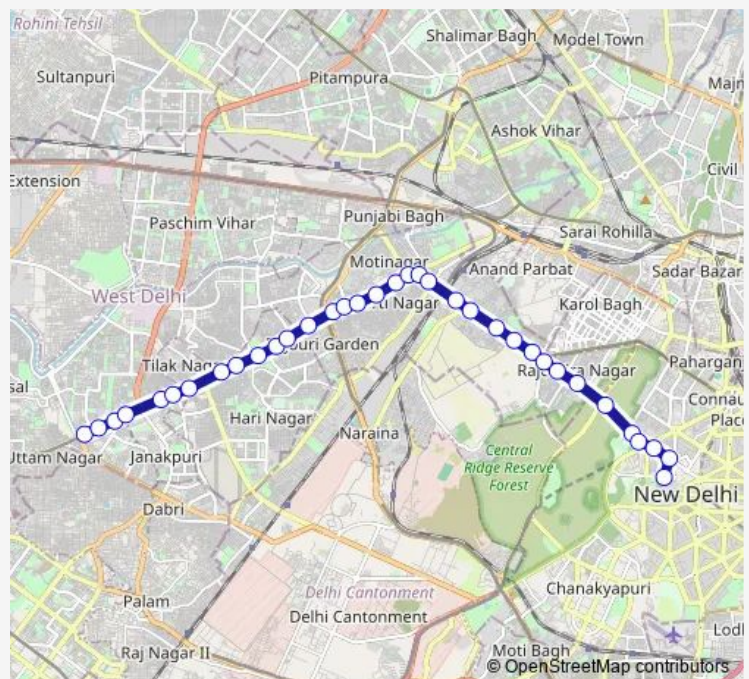

Thursday 05:52-17:26

Friday 05:52-17:26

Saturday 05:52-17:26

Sunday 05:52-17:26

Route info

Direction: Uttam Nagar Terminal

Stops: 35

Trip Duration: 1 hour 4 min