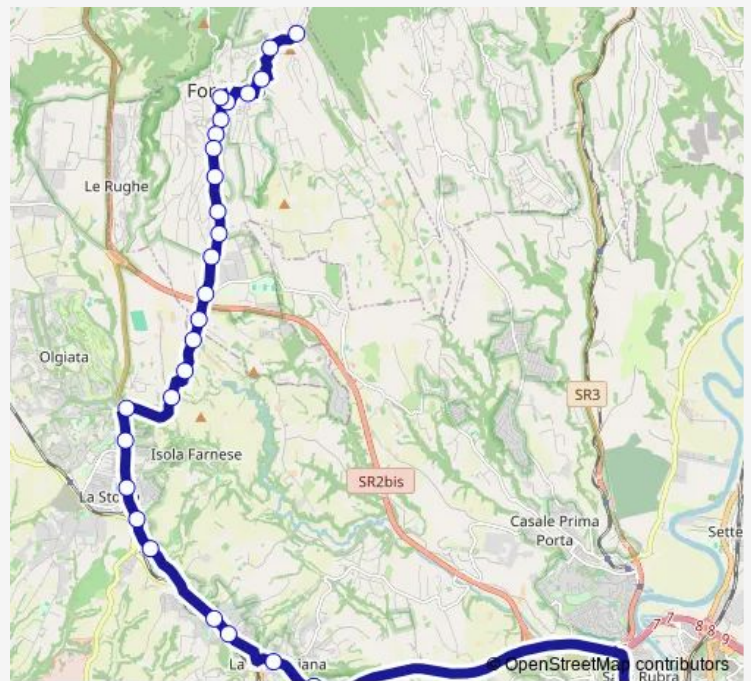

Roma | Via Formellese Vico Formellese # f11449

Roma | Via Formellese (Olgiate) # f11450

Roma | Via Cassia Via Bragaglia # f11451

Roma | Via Cassia Via Isola Farnese # f11452

Route schedule

Formello | Via Formellese Via Monte Statua # f11407 —
Roma | Saxa Rubra (Arrivi) # f1494

Monday	—
Tuesday	—
Wednesday	—
Thursday	—
Friday	—
Saturday	—
Sunday	09:00

Route info

Direction: Formello | Via Formellese Via Monte Statua # f11407

Stops: 30

Trip Duration: 0 hour 35 min

Formello - Roma Saxa Rubra # Aa538d