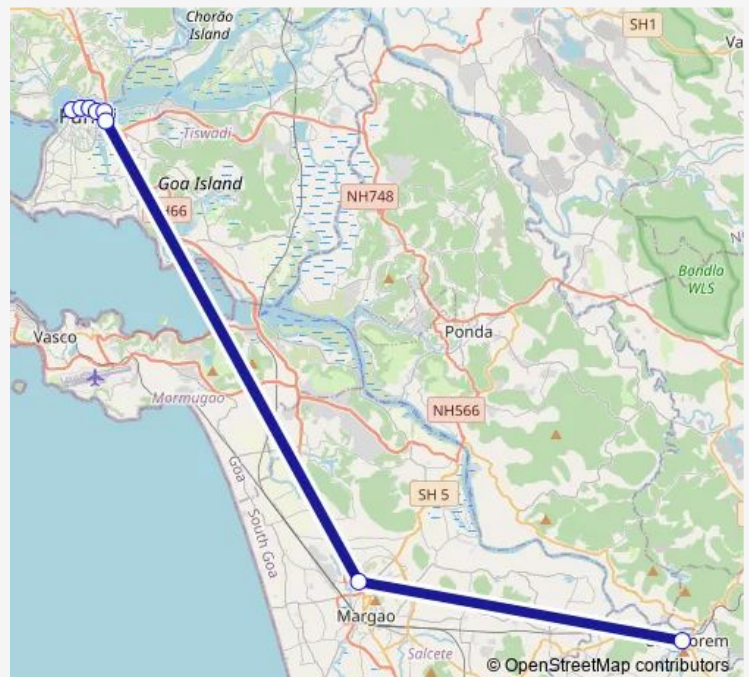

Monday 17:15

Tuesday 17:15

Wednesday 17:15

Thursday 17:15

Friday 17:15

Saturday 17:15

Sunday 17:15

Route info

Direction: Panaji Market

Stops: 8

Trip Duration: 1 hour 0 min

■ MRG111 — Curchorem - Panaji MKT via Margao

Direction

Curchorem - Savordem KTC Bus Stand — Panaji Market

8 stops

[Open route schedule](#)