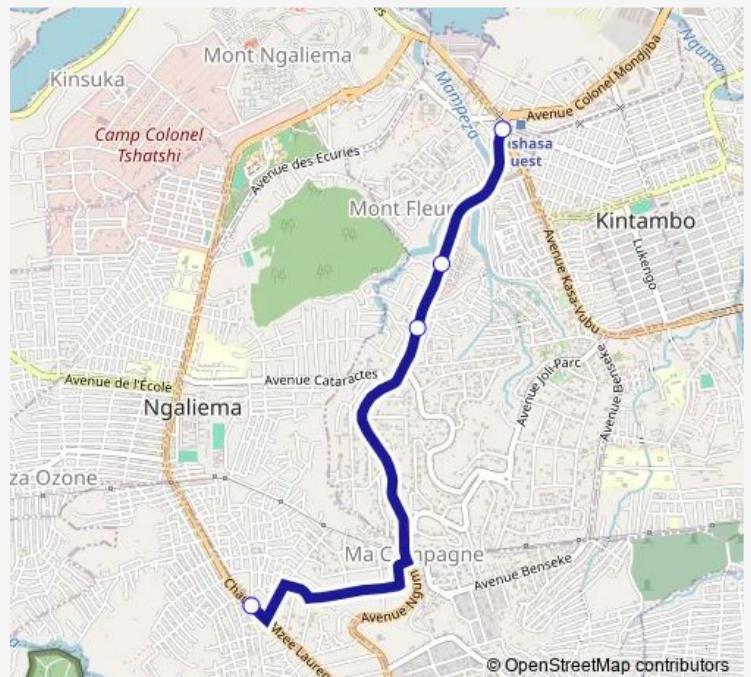

### Direction

unknown — magasin

4 stops

[Open route schedule](#)

unknown

saint Luc

érosion

magasin

### Route schedule

unknown — magasin

Monday 16:56

Tuesday 16:56

Wednesday 16:56

Thursday 16:56

Friday 16:56

Saturday —

### Route info

Direction: unknown

Stops: 4

Trip Duration: 0 hour 12 min

■ Kitambo Magasin\_ TO \_ Gramalique

Bus time schedules and route maps are available in an offline PDF at [busmaps.com](https://busmaps.com). Use the [busmaps.com](https://busmaps.com) website to see live bus times, train schedule or subway schedule, and step-by-step directions for all public transit in Kinshasa