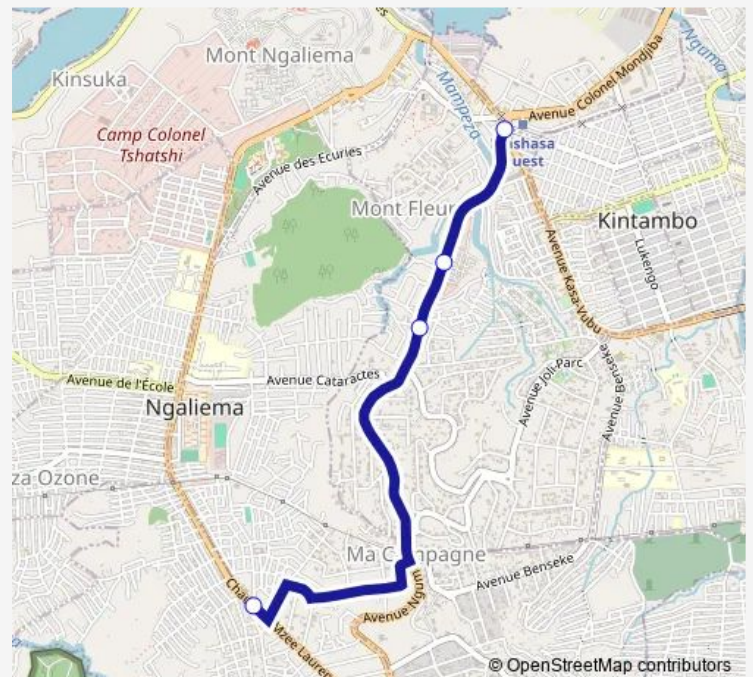

Friday 16:56

Saturday —

Sunday —

Route info

Direction: unknown

Stops: 4

Trip Duration: 0 hour 12 min

■ Kitambo Magasin_ TO _ Gramalique