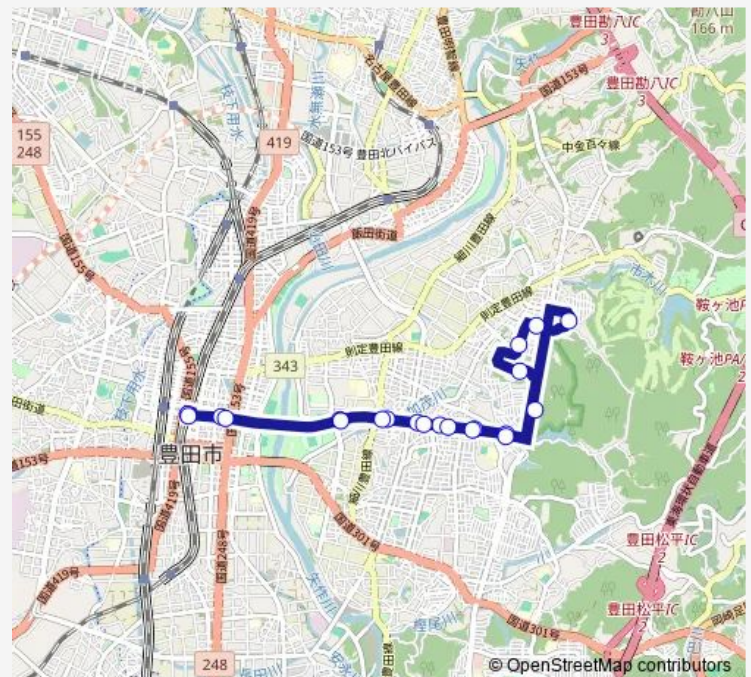

### Route schedule

南山 — 豊田市

Monday 06:00-07:10

Tuesday 06:00-07:10

Wednesday 06:00-07:10

Thursday 06:00-07:10

Friday 06:00-07:10

Saturday 06:32-07:02

### Route info

Direction: 南山

Stops: 12

Trip Duration: 0 hour 24 min

## Route info

Direction: 豊田市

Stops: 20

Trip Duration: 0 hour 40 min