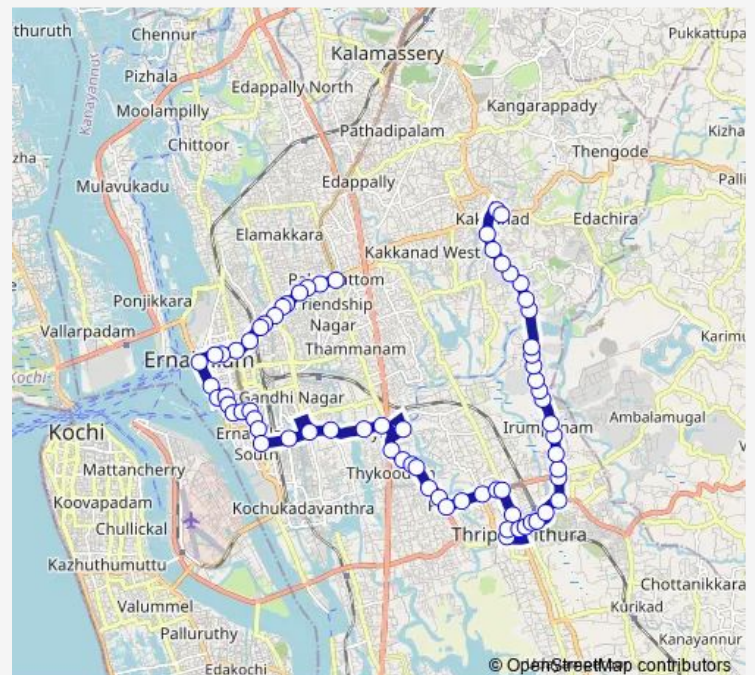

Bus Kakkanad ↔ Palarivattom

[Go to website](#)

Direction

Kakkanad Civil Station — Palarivattom

65 stops

[Open route schedule](#)

Kakkanad Civil Station

Akashavani Junction

Eechamukk

Csez

Adarsha Junction

Chittethukara

Chittethukara

Rajagiri

Traco Cable Company

Thrikathra

Indian Oil

Bpcl

Vettikkavu

Kadathu Kadavu

Manakkapady

Post Office

Makaliyam

Irumpanam

Irumpanam Puthiya Road

Karingachira

Karingachira

Route schedule

Kakkanad Civil Station — Palarivattom

Monday 06:00

Tuesday 06:00

Wednesday 06:00

Thursday 06:00

Friday 06:00

Saturday 06:00

Sunday 06:00

Route info

Direction: Kakkanad Civil Station

Stops: 65

Trip Duration: 1 hour 19 min

Kakkanad ↔ Palarivattom