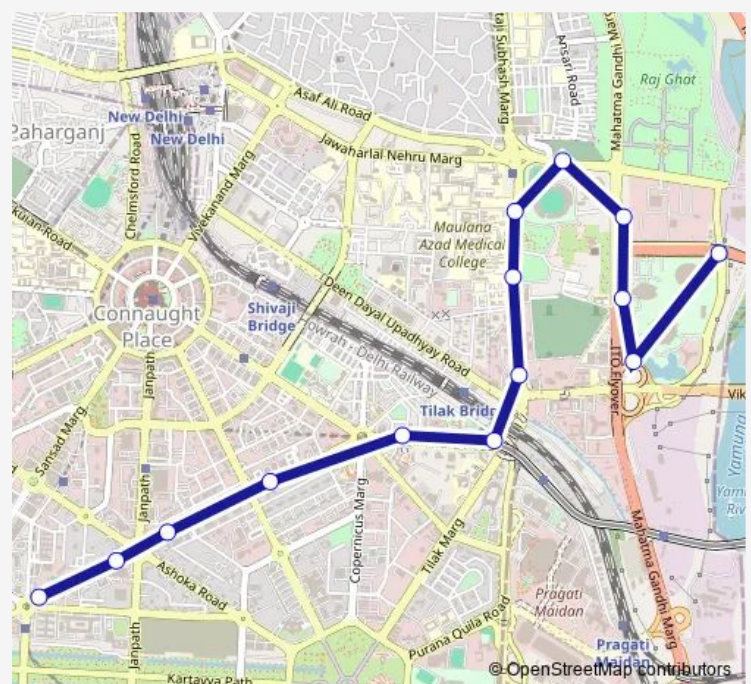

Bus 770bdown2

[Go to website](#)

Direction

Krishi Bhawan — Delhi Sachivalaya (Raj Ghat Power House)

14 stops

[Open route schedule](#)

Krishi Bhawan

Le Meridian Hotel

Gandhi Darshan

Indira Gandhi Stadium

ITO Ring Road

Delhi Sachivalaya (Raj Ghat Power House)

Route schedule

Krishi Bhawan — Delhi Sachivalaya (Raj Ghat Power House)

Monday 05:00-20:30

Tuesday 05:00-20:30

Wednesday 05:00-20:30

Thursday 05:00-20:30

Friday 05:00-20:30

Saturday 05:00-20:30

Sunday 05:00-20:30

Route info

Direction: Krishi Bhawan

Stops: 14

Trip Duration: 0 hour 26 min

770bdown2

770bdown2 Bus time schedules and route maps are available in an offline PDF at busmaps.com. Use the busmaps.com website to see live bus times, train schedule or subway schedule, and step-by-step directions for all public transit in New Delhi