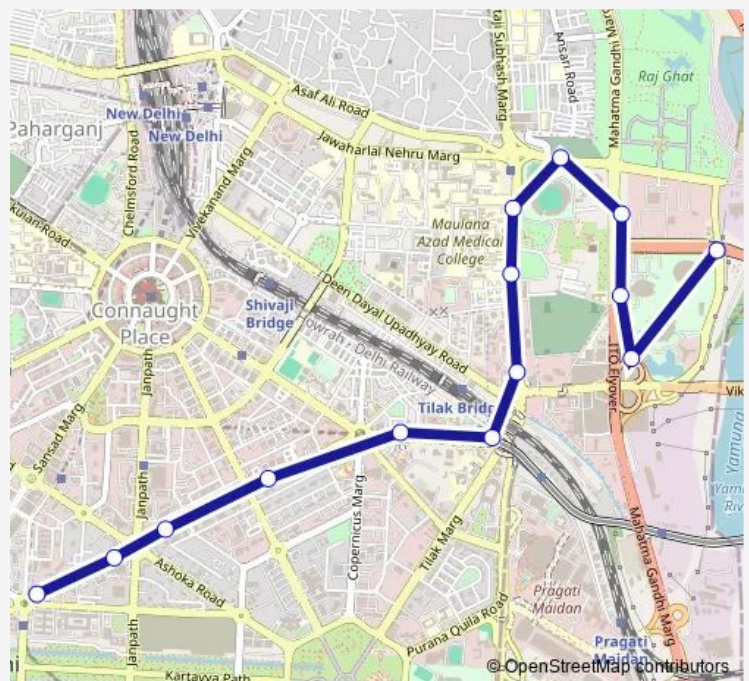

Gandhi Darshan

Indira Gandhi Stadium

ITO Ring Road

Delhi Sachivalaya (Raj Ghat Power House)

Route schedule

Krishi Bhawan — Delhi Sachivalaya (Raj Ghat Power House)

Monday 05:00-20:30

Tuesday 05:00-20:30

Wednesday 05:00-20:30

Thursday 05:00-20:30

Friday 05:00-20:30

Saturday 05:00-20:30

Sunday 05:00-20:30

Route info

Direction: Krishi Bhawan

Stops: 14

Trip Duration: 0 hour 26 min

770bdown2

770bdown2 Bus time schedules and route maps are available in an offline PDF at busmaps.com. Use the busmaps.com website to see live bus times, train schedule or subway schedule, and step-by-step directions for all public transit in New Delhi